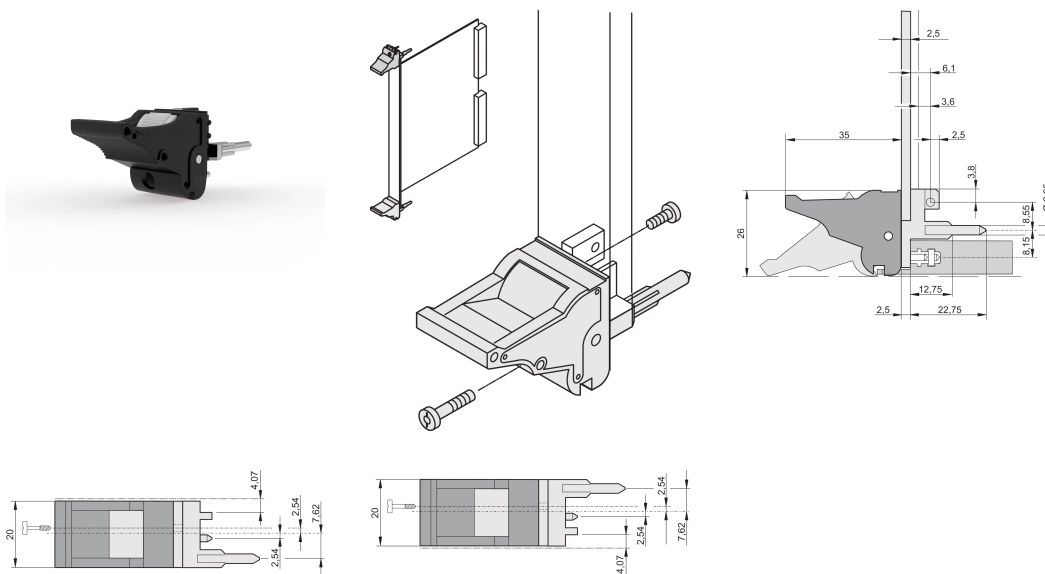

Insertor/Extractor Handle Type IEL, Black Lever, Grey Button, Bottom; 10 pieces

CATALOG NUMBER

20817-612

The inserter/extractor handle, type IEL in accordance with IEEE 1101.10. Two of these handles can overcome a single lever force of 700N (per pair).

CERTIFICATIONS

FEATURES

Suitable for insertion and extraction forces up to 700 N (per pair)

In accordance with IEEE 1101.10 and IEC 60297-3-102

A microswitch can be mounted

PRODUCT ATTRIBUTES

Package Quantity: 10

Handle Type: IEL; Bottom Front; Top Rear I/O

Flammability Rating: UL@ 94V-0

Color: Jet Black

Color Code: RAL 9005

Complies With: EN 45545-2

Depth (D): 60.45mm

Height (H): 25.5mm

Material: Polycarbonate; Zinc Alloy

Product Type: Handle

Type: Inserter/Extractor, Standard

Width (W): 19.8mm

Works With: Front Panels

Gross Weight: 0.246kg

ADDITIONAL PRODUCT DETAILS

Please order Coding pegs and Microswitch separately.

DIAGRAMS