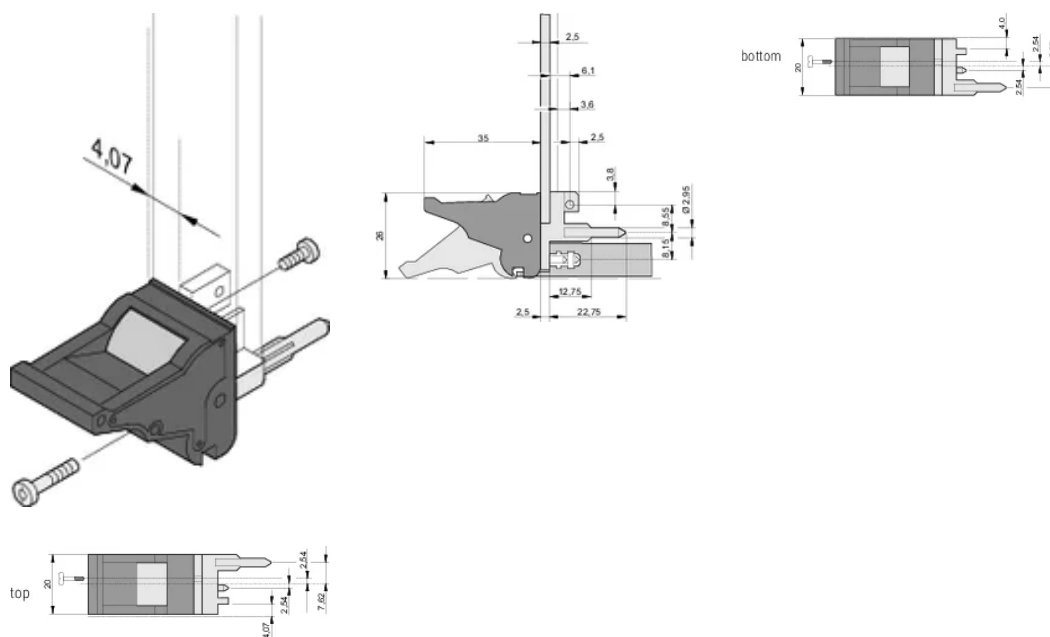

CERTIFICATIONS

FEATURES

Suitable for insertion and extraction forces up to 700 N (per pair)

In accordance with IEEE 1101.10 and IEC 60297-3-102

A microswitch can be mounted

PRODUCT ATTRIBUTES

Package Quantity: 10

Product Type: Handle

Type: Inserter/Extractor, Standard

Width (W): 19.8mm

Works With: Front Panels

Gross Weight: 0.246kg

ADDITIONAL PRODUCT DETAILS

Please order Coding pegs and Microswitch separately.

DIAGRAMS