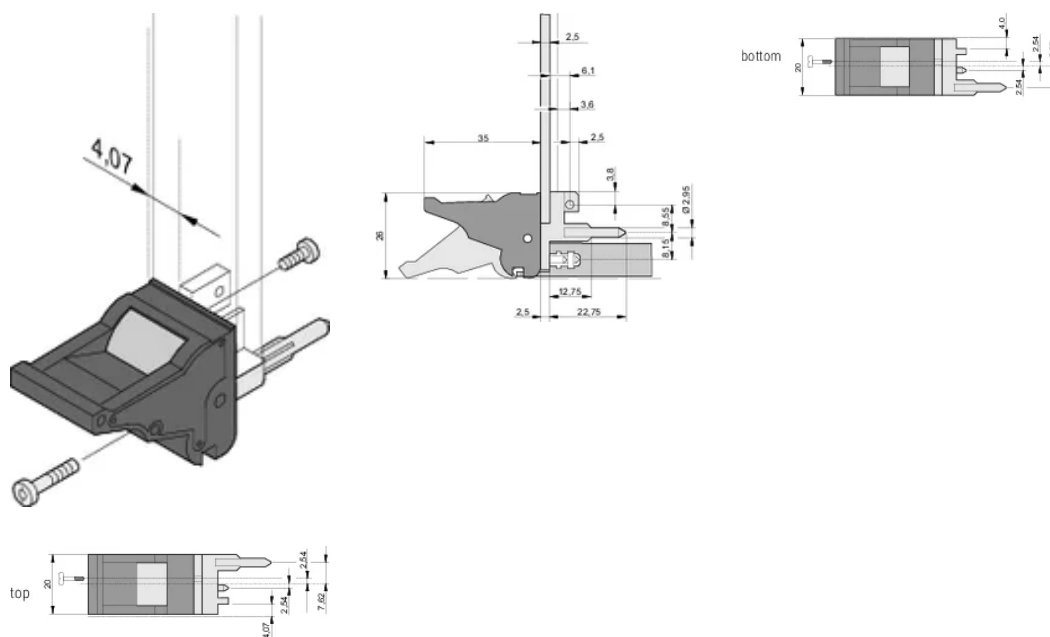

CERTIFICATIONS

FEATURES

Suitable for insertion and extraction forces up to 700 N (per pair)

In accordance with IEEE 1101.10 and IEC 60297-3-102

A microswitch can be mounted

PRODUCT ATTRIBUTES

Package Quantity: 10

Product Type: Handle

Type: Inserter/Extractor, Standard

Width (W): 19.8mm

Works With: Front Panels

Net Weight: 0.243kg

ADDITIONAL PRODUCT DETAILS

Please order Coding pegs and Microswitch separately.

DIAGRAMS