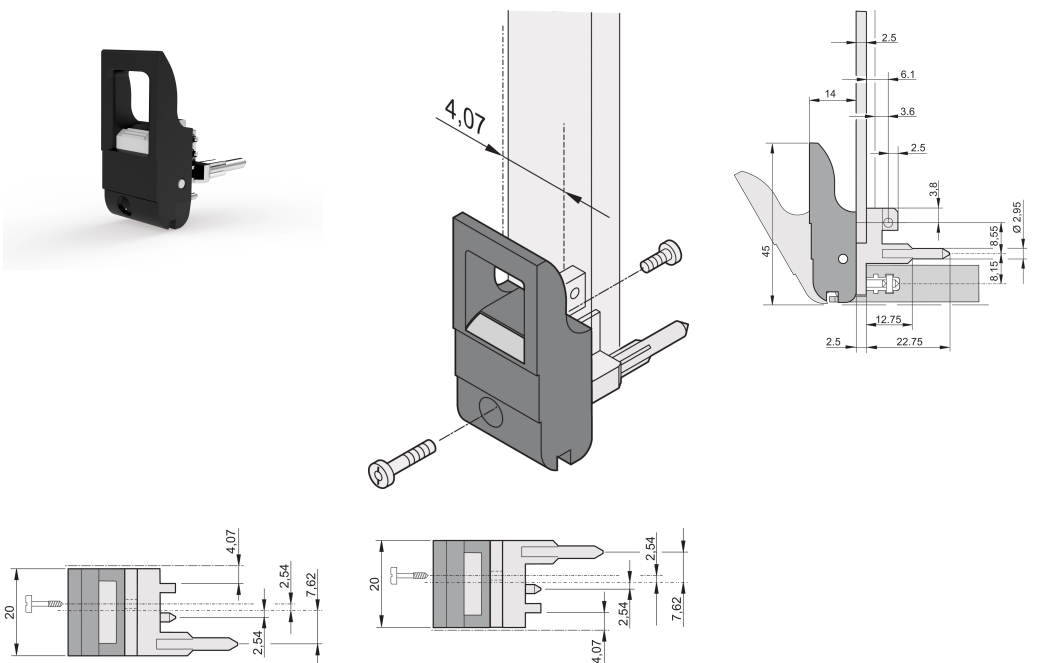

# Insertor/Extractor Handle Type IET, Black Lever, Grey Button, Bottom, 100 Pieces

## CATALOG NUMBER

**20817-653**

The inserter/extractor handle, type IET in accordance with IEEE 1101.10. Two of these handles can overcome a single lever force of 700 N (per pair).

## FEATURES

Suitable for insertion and extraction forces up to 700 N (per pair)

In accordance with IEEE 1101.10 and IEC 60297-3-102

A microswitch can be mounted

Type: Inserter/Extractor, Standard

Works With: Front Panels

Gross Weight: 2.256kg