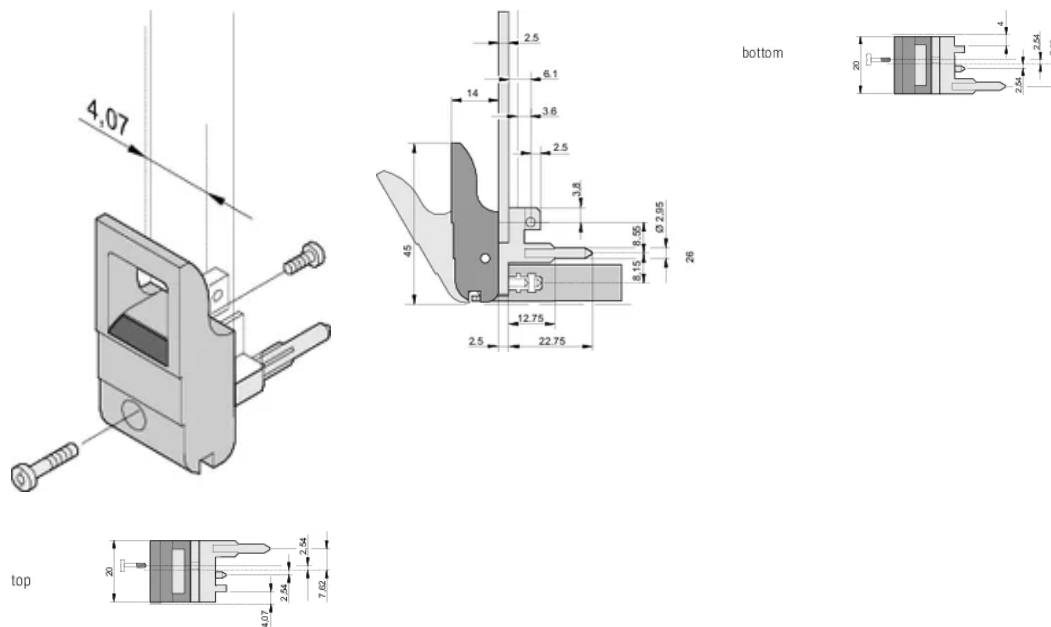

## FEATURES

Suitable for insertion and extraction forces up to 700 N (per pair)

In accordance with IEEE 1101.10 and IEC 60297-3-102

A microswitch can be mounted

With locking

With integrated alignment pin for perforated strip

Type: Inserter/Extractor, Standard

Works With: Front Panels

Gross Weight: 2.276kg

## DIAGRAMS