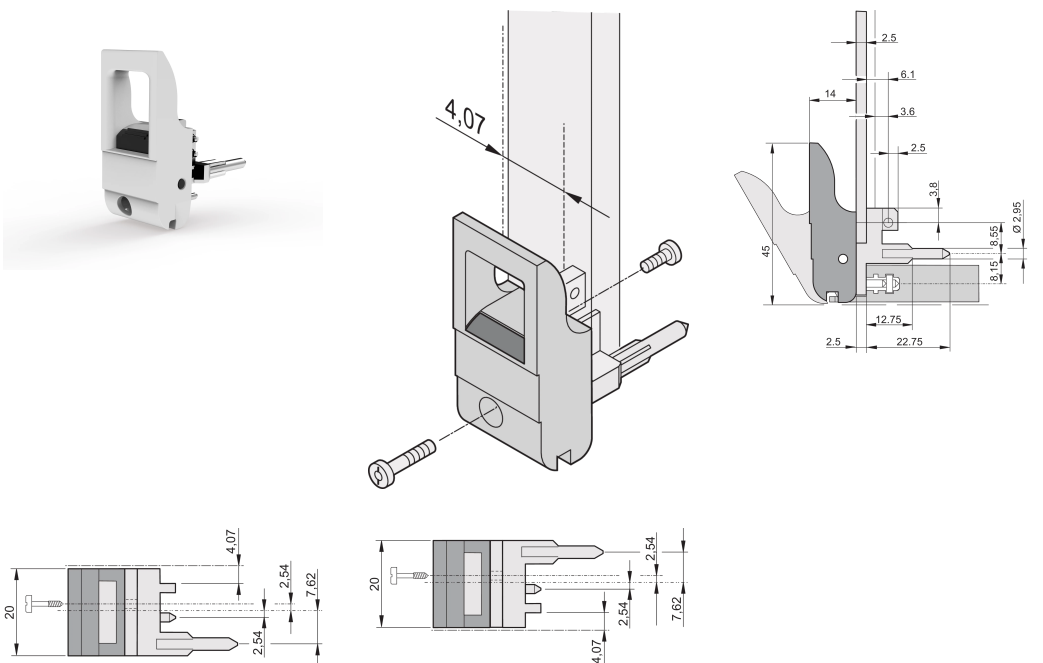

# Insertor/Extractor Handle Type IET, Grey Lever, Black Button, Bottom, 100 Pieces

## CATALOG NUMBER

**20817-661**

The inserter/extractor handle, type IET in accordance with IEEE 1101.10. Two of these handles can overcome a single lever force of 700 N (per pair).

## FEATURES

Suitable for insertion and extraction forces up to 700 N (per pair)

In accordance with IEEE 1101.10 and IEC 60297-3-102

A microswitch can be mounted

With locking

With integrated alignment pin for perforated strip

Type: Inserter/Extractor, Standard

Works With: Front Panels

Gross Weight: 2.276kg