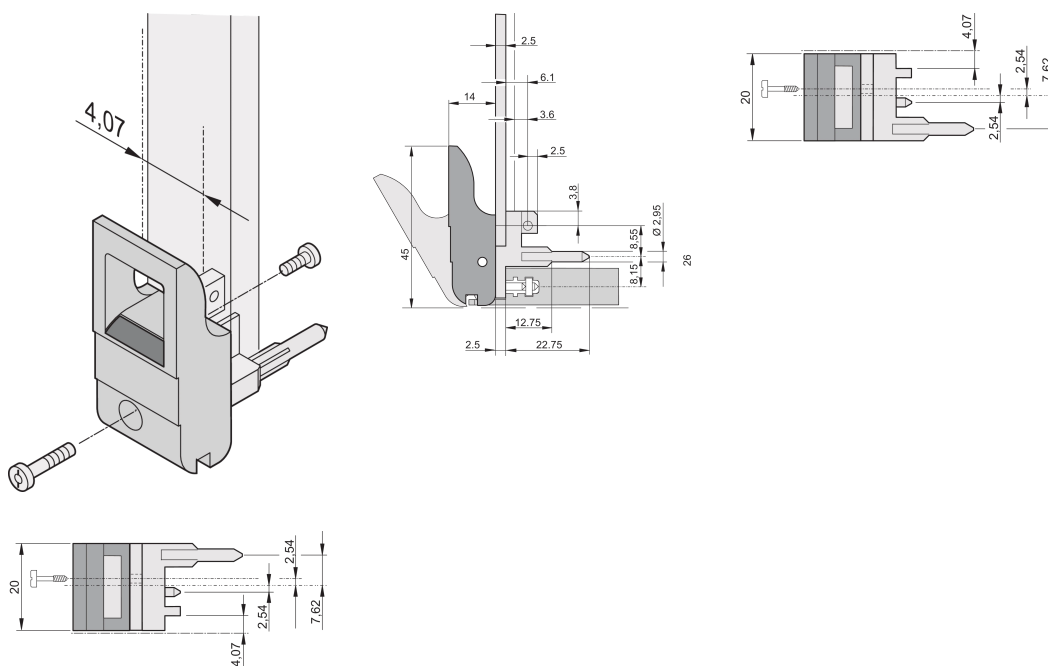

Insertor/Extractor Handle Type IET, Grey Lever, Black Button, Top, 100 Pieces

CATALOG NUMBER

20817-663

The inserter/extractor handle, type IET in accordance with IEEE 1101.10. Two of these handles can overcome a single lever force of 700 N (per pair).

CERTIFICATIONS

FEATURES

Suitable for insertion and extraction forces up to 700 N (per pair)

In accordance with IEEE 1101.10 and IEC 60297-3-102

A microswitch can be mounted

With locking

With integrated alignment pin for perforated strip

Codeable i.a.w. IEEE 1101.10 and IEC 60297-3-103

PRODUCT ATTRIBUTES

Package Quantity: 100

Handle Type: IET; Top Front; Bottom Rear I/O

Flammability Rating: UL® 94V-0

Color: Grey

Complies With: EN 45545-2

Material: Polycarbonate

Product Type: Handle

Type: Inserter/Extractor, Standard

Works With: Front Panels

Gross Weight: 2.223kg

ADDITIONAL PRODUCT DETAILS

Please order Coding pegs and Microswitch separately.

DIAGRAMS

WARNING