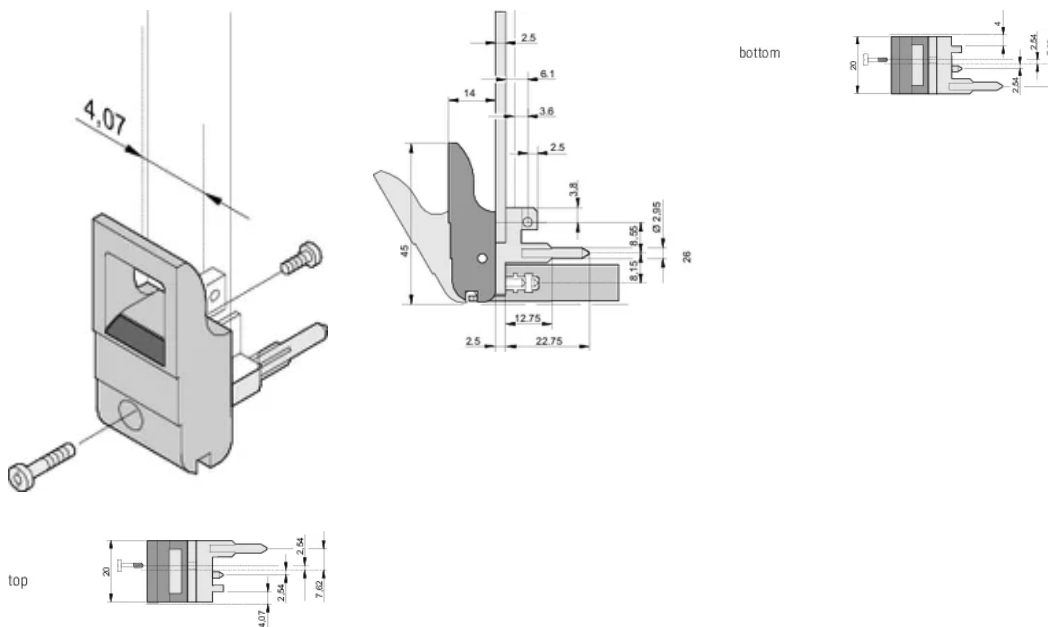

CERTIFICATIONS

FEATURES

Suitable for insertion and extraction forces up to 700 N (per pair)

In accordance with IEEE 1101.10 and IEC 60297-3-102

A microswitch can be mounted

With locking

With integrated alignment pin for perforated strip

Product Type: Handle

Type: Inserter/Extractor, Standard

Works With: Front Panels

Gross Weight: 2.223kg

ADDITIONAL PRODUCT DETAILS

Please order Coding pegs and Microswitch separately.

DIAGRAMS

WARNING