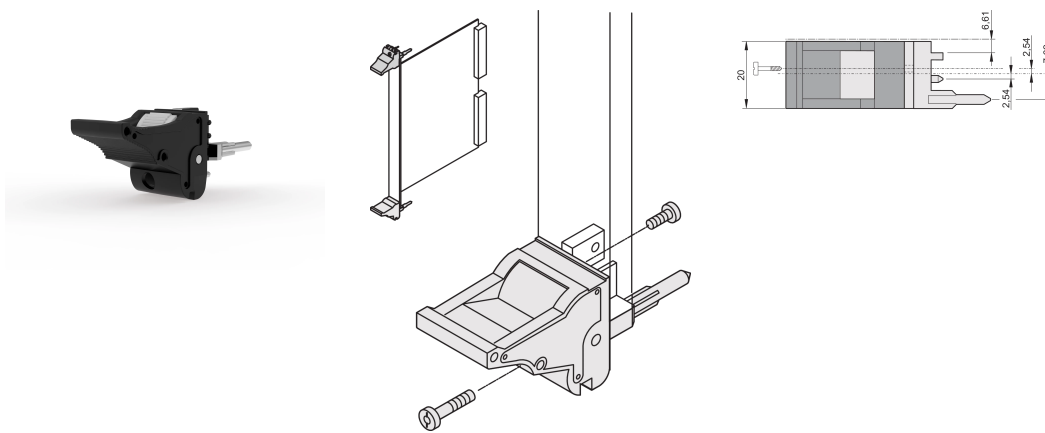

# Insertor/Extractor Handle Type IEL, Black Lever, Grey Button, Bottom, 100 Pieces

## CATALOG NUMBER

**20817-683**

The inserter/extractor handle, type IEL in accordance with IEEE 1101.10. 0,1" offset Two of these handles can overcome a single lever force of 700N (per pair).

## FEATURES

Suitable for insertion and extraction forces up to 700 N (per pair)

In accordance with IEEE 1101.10 and IEC 60297-3-102

A microswitch can be mounted

0.1" offset is used for PSUs with SMD Plus