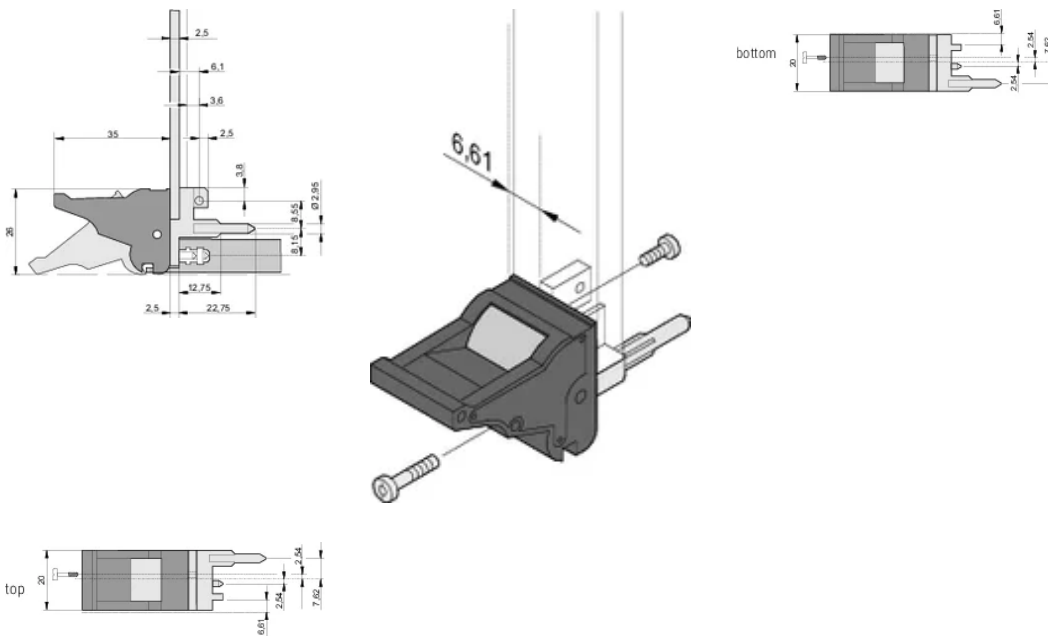

Flammability Rating: UL® 94V-0

Color: Black

Complies With: EN 45545-2

Material: Polycarbonate; Zinc Alloy

Product Type: Handle

Type: Inserter/Extractor, 0.1" Offset

Works With: Front Panels

Net Weight: 2.43kg

ADDITIONAL PRODUCT DETAILS

Please order Coding pegs and Microswitch separately.

DIAGRAMS

WARNING

nVent products shall be installed and used only as indicated in nVent's product instruction sheets and training materials. Instruction sheets are available at www.nvent.com and from your nVent customer service representative. Improper installation, misuse, misapplication or other failure to completely follow nVent's instructions and warnings may cause product malfunction, property damage, serious bodily injury and death and/or void your warranty.