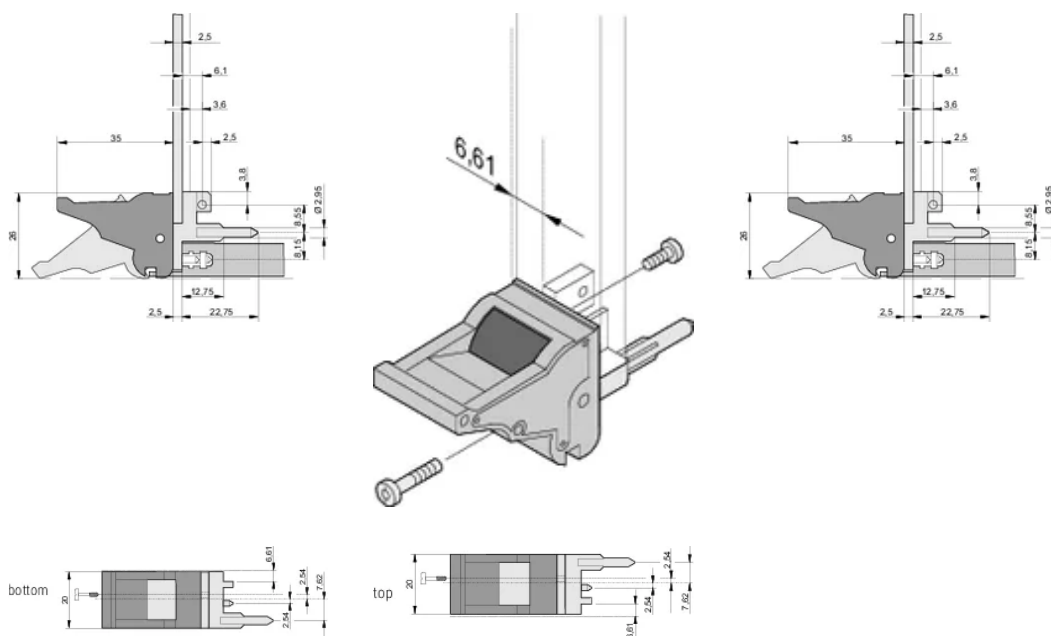

## FEATURES

Suitable for insertion and extraction forces up to 700 N (per pair)

In accordance with IEEE 1101.10 and IEC 60297-3-102

A microswitch can be mounted

0.1" offset is used for PSUs with SMD Plus

Type: Inserter/Extractor, 0.1" Offset

Works With: Front Panels

Gross Weight: 0.25kg

## DIAGRAMS