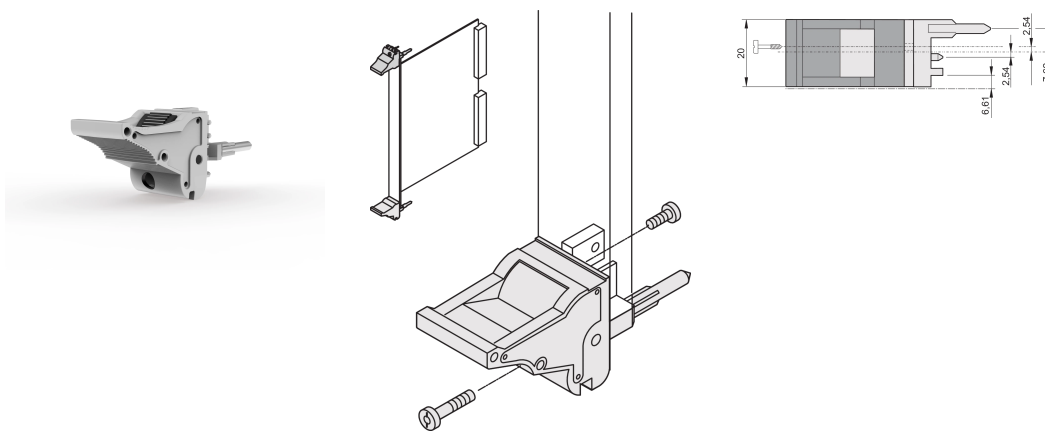

# Insertor/Extractor Handle Type IEL, Grey Lever, Black Button, Bottom, 10 Pieces

## CATALOG NUMBER

**20817-690**

The inserter/extractor handle, type IEL in accordance with IEEE 1101.10. 0,1" offset Two of these handles can overcome a single lever force of 700 N (per pair).

## FEATURES

Suitable for insertion and extraction forces up to 700 N (per pair)

In accordance with IEEE 1101.10 and IEC 60297-3-102

A microswitch can be mounted

0.1" offset is used for PSUs with SMD Plus