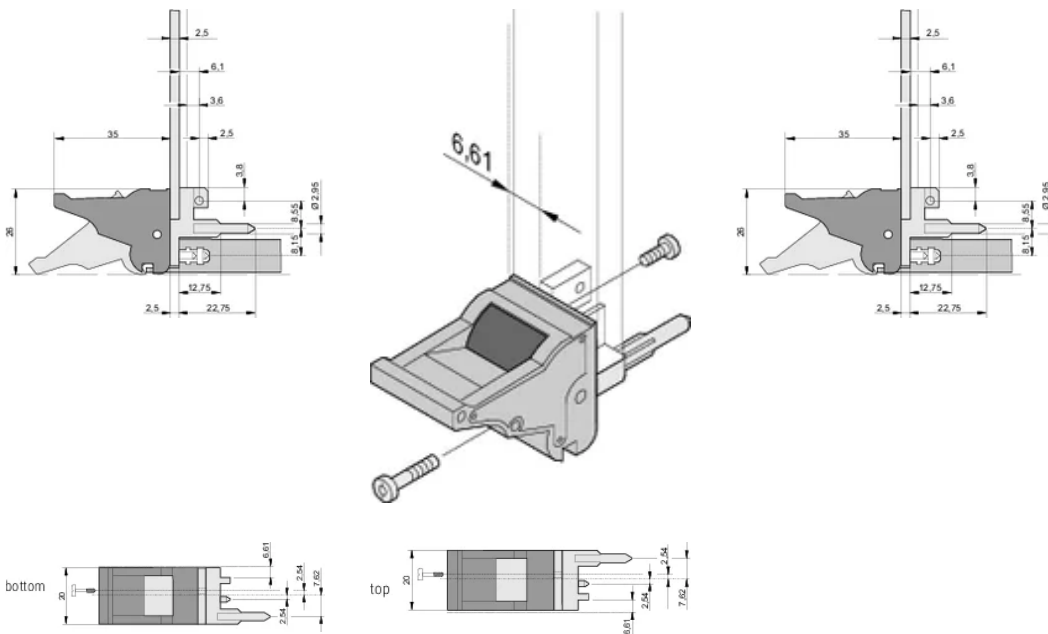

CERTIFICATIONS

FEATURES

Suitable for insertion and extraction forces up to 700 N (per pair)

In accordance with IEEE 1101.10 and IEC 60297-3-102

A microswitch can be mounted

0.1" offset is used for PSUs with SMD Plus

Type: Inserter/Extractor, 0.1" Offset

Works With: Front Panels

Gross Weight: 2.413kg

ADDITIONAL PRODUCT DETAILS

Please order Coding pegs and Microswitch separately.

DIAGRAMS

WARNING

nVent products shall be installed and used only as indicated in nVent's product instruction sheets and training materials. Instruction sheets are available at www.nvent.com and from your nVent customer service representative. Improper installation, misuse, misapplication or other failure to completely follow nVent's instructions and warnings may cause product malfunction, property damage, serious bodily injury and death and/or void your warranty.