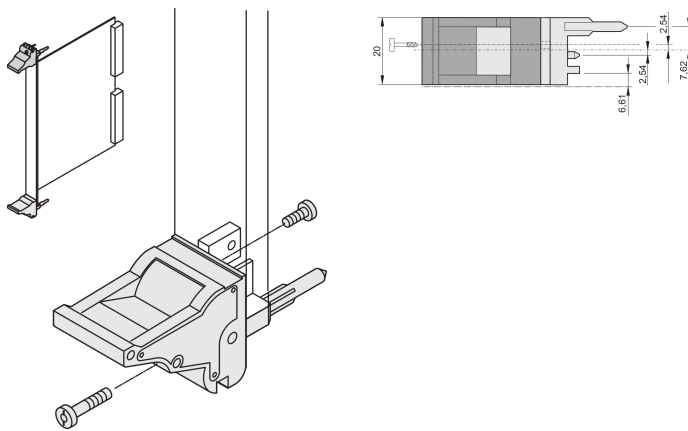

Insertor/Extractor Handle Type IEL, Grey Lever, Black Button, Top, 100 Pieces

CATALOG NUMBER

20817-693

The insertor/extractor handle, type IEL in accordance with IEEE 1101.10. 0,1" offset Two of these handles can overcome a single lever force of 700 N (per pair).

CERTIFICATIONS

FEATURES

Suitable for insertion and extraction forces up to 700 N (per pair)

In accordance with IEEE 1101.10 and IEC 60297-3-102

A microswitch can be mounted

0.1" offset is used for PSUs with SMD Plus