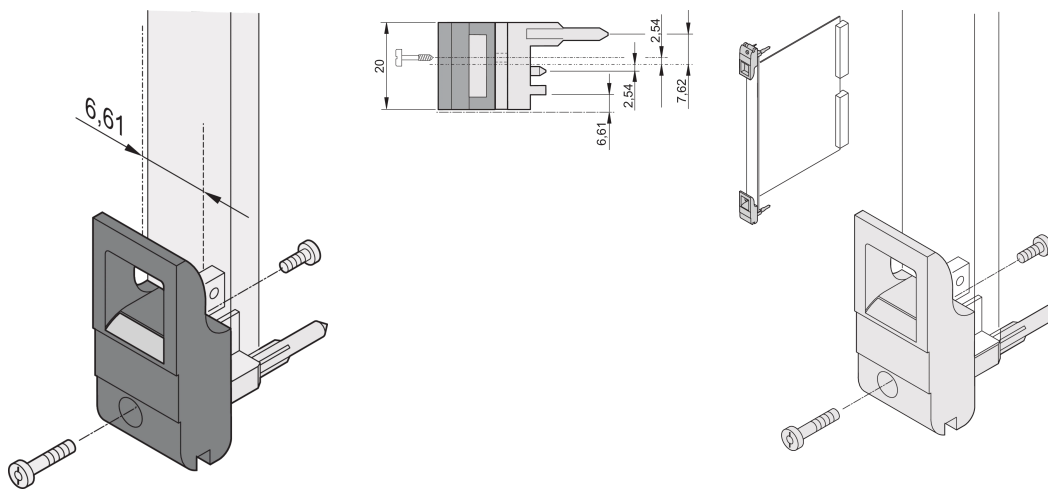

Insertor/Extractor Handle Type IET, Black Lever, Grey Button, Top; 10 pieces

CATALOG NUMBER

20817-708

The inserter/extractor handle, type IET in accordance with IEEE 1101.10. 0,1" offset. Two of these handles can overcome a single lever force of 700 N (per pair).

CERTIFICATIONS

FEATURES

Suitable for insertion and extraction forces up to 700 N (per pair)

In accordance with IEEE 1101.10 and IEC 60297-3-102

A microswitch can be mounted

0.1" offset is used for PSUs with SMD Plus

PRODUCT ATTRIBUTES

Package Quantity: 10

Handle Type: IET; Top Front

Flammability Rating: UL@ 94V-0

Color: Jet Black

Color Code: RAL 9005

Complies With: EN 45545-2

Depth (D): 39.15mm

Height (H): 44.65mm

Material: Polycarbonate; Zinc Alloy

Product Type: Handle

Type: Inserter/Extractor, 0.1" Offset

Width (W): 19.8mm

Works With: Front Panels

Net Weight: 0.24kg

ADDITIONAL PRODUCT DETAILS