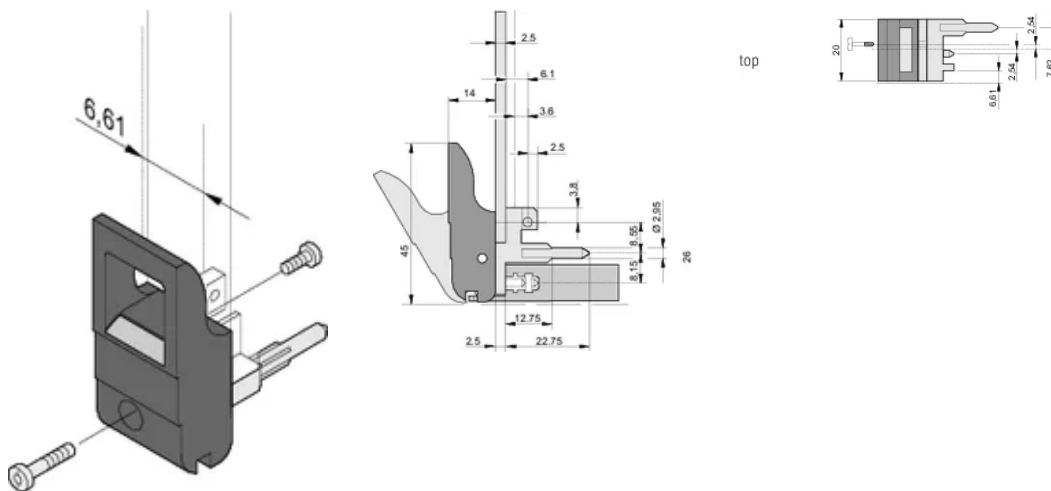

Handle Type: IET; Top Front

Flammability Rating: UL@ 94V-0

Color: Jet Black

Color Code: RAL 9005

Complies With: EN 45545-2

Depth (D): 39.15mm

Height (H): 44.65mm

Material: Polycarbonate; Zinc Alloy

Product Type: Handle

Type: Inserter/Extractor, 0.1" Offset

Width (W): 19.8mm

Works With: Front Panels

Net Weight: 0.24kg

ADDITIONAL PRODUCT DETAILS

Please order Coding pegs and Microswitch separately.

DIAGRAMS

WARNING

nVent products shall be installed and used only as indicated in nVent's product instruction sheets and training materials. Instruction sheets are available at www.nvent.com and from your nVent customer service representative. Improper installation, misuse, misapplication or other failure to completely follow nVent's instructions and warnings may cause product malfunction, property damage, serious bodily injury and death and/or void your warranty.