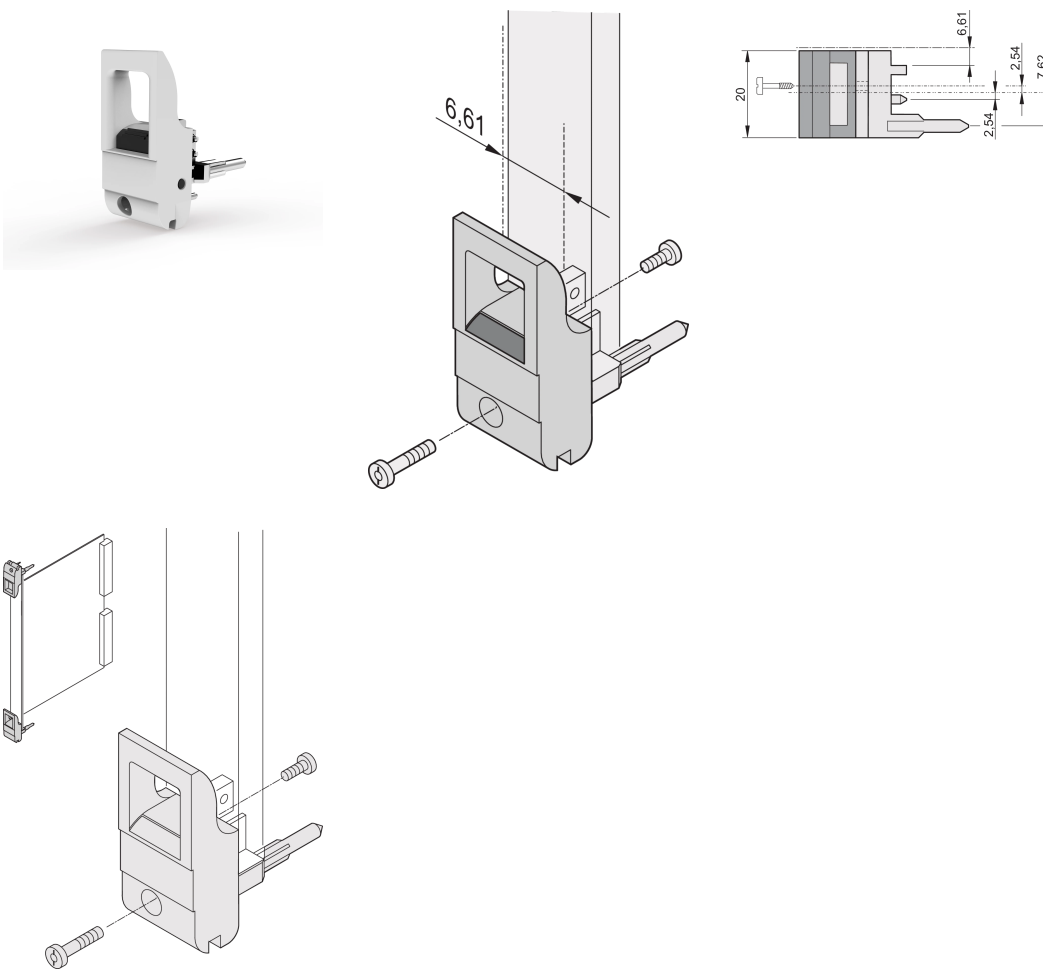

# Insertor/Extractor Handle Type IET, Grey Lever, Black Button, Bottom, 100 Pieces

CATALOG NUMBER

20817-715

The inserter/extractor handle, type IET in accordance with IEEE 1101.10, 0,1" offset. Two of these handles can overcome a single lever force of 700 N (per pair).

## FEATURES

Suitable for insertion and extraction forces up to 700 N (per pair)

In accordance with IEEE 1101.10 and IEC 60297-3-102

A microswitch can be mounted

0.1" offset is used for PSUs with SMD Plus

## PRODUCT ATTRIBUTES

Package Quantity: 100

Handle Type: IET; Bottom Front

Flammability Rating: UL® 94V-0

Color: Grey

Material: Polycarbonate

Product Type: Handle

Type: Inserter/Extractor, 0.1" Offset