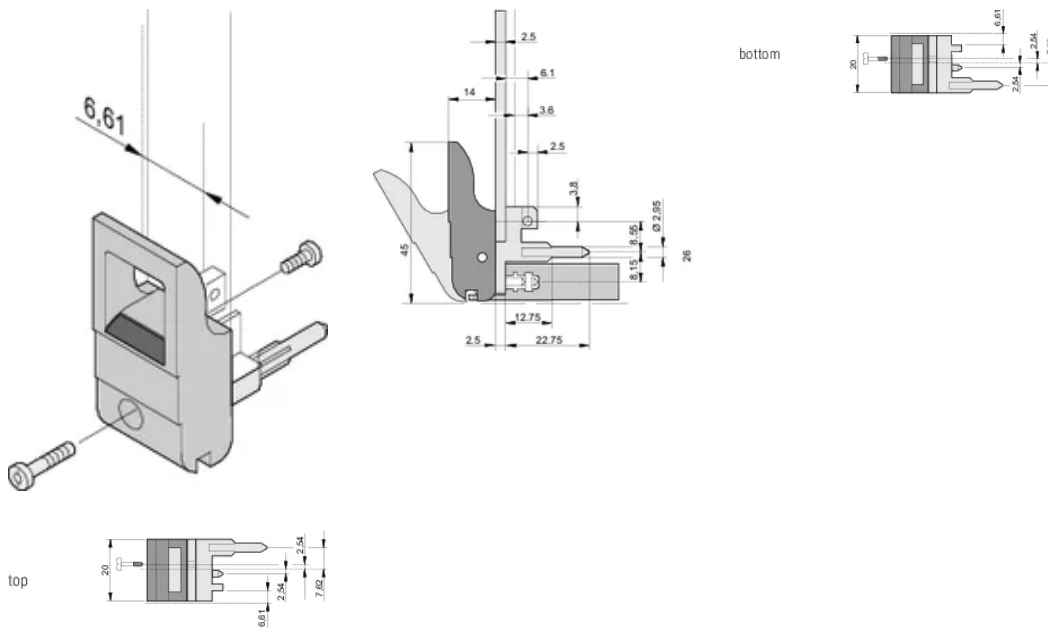

FEATURES

Suitable for insertion and extraction forces up to 700 N (per pair)

In accordance with IEEE 1101.10 and IEC 60297-3-102

A microswitch can be mounted

0.1" offset is used for PSUs with SMD Plus

PRODUCT ATTRIBUTES

Package Quantity: 100

Handle Type: IET; Bottom Front

Flammability Rating: UL® 94V-0

Color: Grey

Material: Polycarbonate

Product Type: Handle

Type: Inserter/Extractor, 0.1" Offset

Works With: Front Panels

Gross Weight: 2.321kg

ADDITIONAL PRODUCT DETAILS

Please order Coding pegs and Microswitch separately.

DIAGRAMS

WARNING

nVent products shall be installed and used only as indicated in nVent's product instruction sheets and training materials. Instruction sheets are available at www.nvent.com and from your nVent customer service representative. Improper