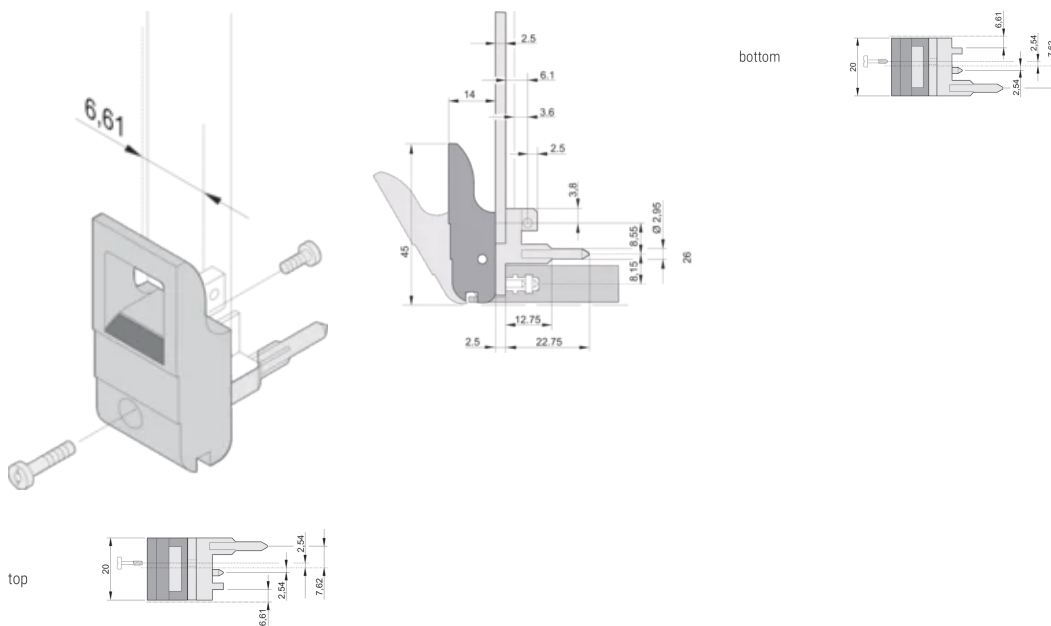

FEATURES

Suitable for insertion and extraction forces up to 700 N (per pair)

In accordance with IEEE 1101.10 and IEC 60297-3-102

A microswitch can be mounted

0.1" offset is used for PSUs with SMD Plus

PRODUCT ATTRIBUTES

Package Quantity: 10

Handle Type: IET; Top Front

Flammability Rating: UL® 94V-0

Color: Grey

Material: Polycarbonate

Product Type: Handle

Type: Inserter/Extractor, 0.1" Offset

Works With: Front Panels

Net Weight: 0.24kg

ADDITIONAL PRODUCT DETAILS

Please order Coding pegs and Microswitch separately.

DIAGRAMS

WARNING

nVent products shall be installed and used only as indicated in nVent's product instruction sheets and training materials. Instruction sheets are available at www.nvent.com and from your nVent customer service representative. Improper