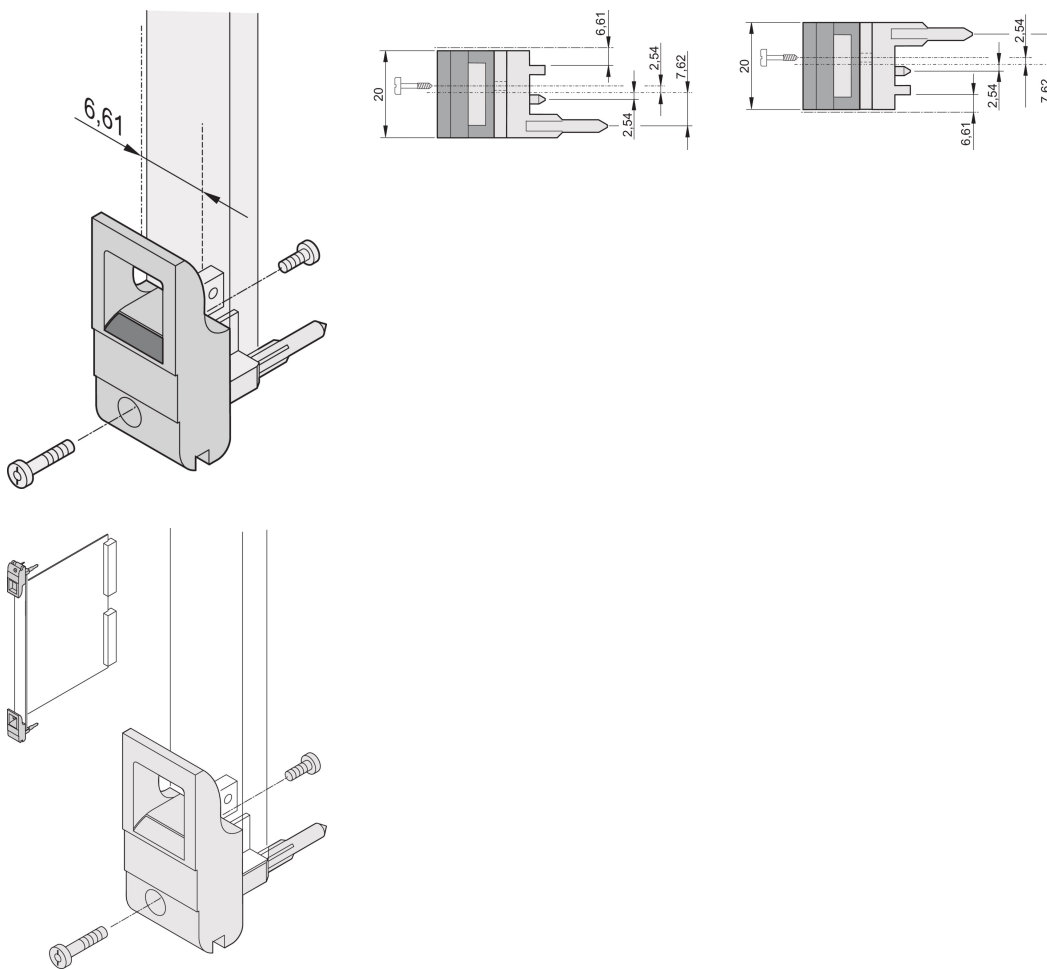

# Insertor/Extractor Handle Type IET, Grey Lever, Black Button, Top, 10 Pieces

CATALOG NUMBER

20817-716

The inserter/extractor handle, type IET in accordance with IEEE 1101.10. 0,1" offset. Two of these handles can overcome a single lever force of 700 N (per pair).

## FEATURES

Suitable for insertion and extraction forces up to 700 N (per pair)

In accordance with IEEE 1101.10 and IEC 60297-3-102

A microswitch can be mounted

0.1" offset is used for PSUs with SMD Plus

## PRODUCT ATTRIBUTES

Package Quantity: 10

Handle Type: IET; Top Front

Flammability Rating: UL® 94V-0

Color: Grey

Material: Polycarbonate

Product Type: Handle

Type: Inserter/Extractor, 0.1" Offset