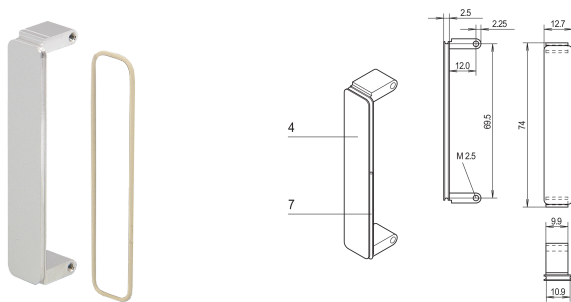

PMC Mezzanine Front Panel, Non-Shielded, Al, Anodized

CATALOG NUMBER

20835-899

Mezzanine front panel is fitted into PMC front panel cut-outs. Available in different treatments.

CERTIFICATIONS

FEATURES

Mezzanine front panel is fitted into PMC front panel cut-outs

EMC shielding with conductive O-ring

PRODUCT ATTRIBUTES

Product Type: Front Panel

Type: Mezzanine Front Panel

Accessory Type: Front panel

Mounting: Snapped in

EMC Shielding: No (Retrofittable)

Gasket Type: O-Ring EMC

Material: Aluminum

Front Finish: Anodized

Rear Finish: Conductive

Treated Edges: Yes

Height: 74mm

Width: 12.7mm

Complies With: PMC Mezzanine, IEEE P1386

Depth: 2.5mm