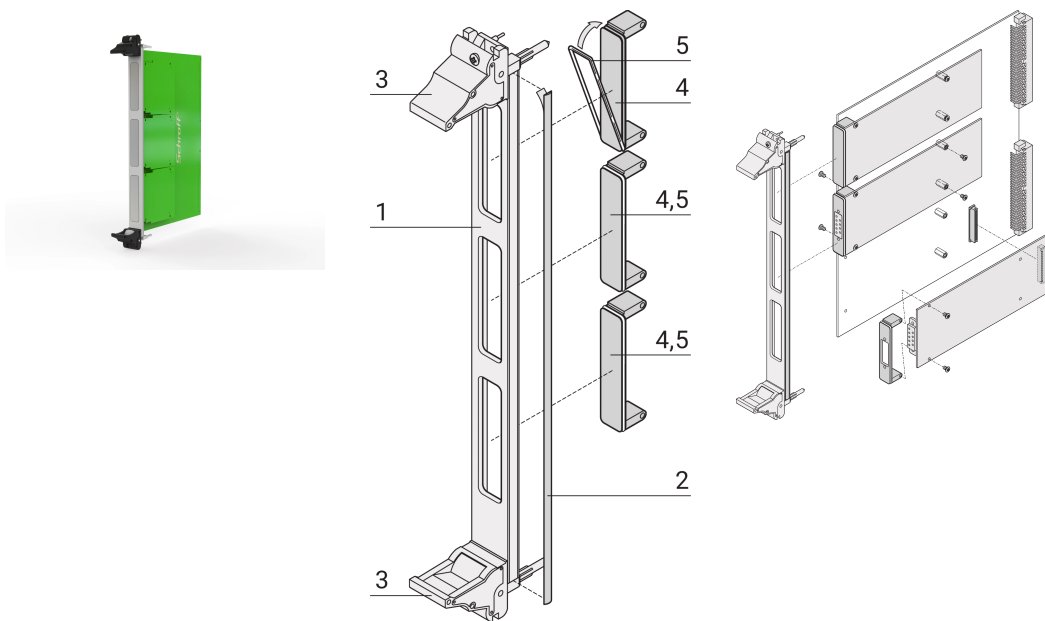

Plug-In Unit Kit for FMC With IEL Handle black, U-shaped Front Panel Shielded (Textile), 6 U, 4 HP

CATALOG NUMBER

20836-254

The FMC bezel are in accordance with Vita 57.1 specification. Covers the cut out in the overall front panel.

CERTIFICATIONS

FEATURES

In accordance with Vita 57.1 specification

For single 69.0 x 76.5 mm or double 139.0 x 76.5 mm modules

Al-Profile plug-in unit with IEL handle

PRODUCT ATTRIBUTES

Rack Height: 6U

Package Quantity: 1

Handle Type: IEL

Mounting: Screw-on Front

Gasket Type: Textile EMC

Front Finish: Anodized

Rear Finish: Conductive

Treated Edges: No

Complies With: FMC Mezzanine, Vita 57.1

EMC Shielding: Yes

Finish: Anodized; Passivated

Height: 261.8mm

Material: Aluminum

Product Type: Front Panel

Rack Width: 4HP

Type: Front Panel with Handle (PIU)

Width: 20mm

Net Weight: 0.15kg