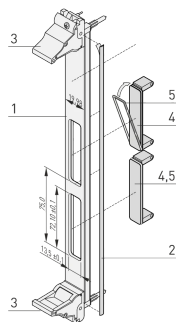

Plug-In Unit Kit for PMC With IEL Handle black, U-shaped Front Panel Shielded (Textile), 6 U, 4 HP

CATALOG NUMBER

20836-461

U-shaped front panel with cutout for PMC. Shieldable for textile EMC gasket.

FEATURES

In accordance with IEEE P1386, PCI Mezzanine Card

For single 69.0 x 76.5 mm or double 139.0 x 76.5 mm modules

For standard defined I/O mezzanine modules which connect to carrier cards

PMC = PCI Mezzanine Card

FPGA = Field Programmable Gate Array

U-profile front panel 3 U, 4 HP, with textile gasketing

EMC shielding for front panel and coverings for front panel cutouts

PRODUCT ATTRIBUTES

Rack Height: 6U

Package Quantity: 1

Handle Type: IEL

Mounting: Screw-on Front

Gasket Type: Textile EMC

Front Finish: Anodized