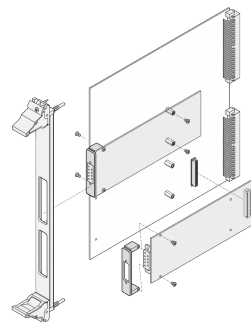

Plug-In Unit Kit for PMC With IEL Handle black, U-shaped Front Panel Shielded (Textile), 6 U, 4 HP

CATALOG NUMBER

20836-461

U-shaped front panel with cutout for PMC. Shieldable for textile EMC gasket.

FEATURES

In accordance with IEEE P1386, PCI Mezzanine Card

For single 69.0 x 76.5 mm or double 139.0 x 76.5 mm modules

For standard defined I/O mezzanine modules which connect to carrier cards

PMC = PCI Mezzanine Card

FPGA = Field Programmable Gate Array

U-profile front panel 3 U, 4 HP, with textile gasketing

EMC shielding for front panel and coverings for front panel cutouts

PRODUCT ATTRIBUTES

Rack Height: 6U

Package Quantity: 1

Handle Type: IEL

Mounting: Screw-on Front

Gasket Type: Textile EMC

Front Finish: Anodized