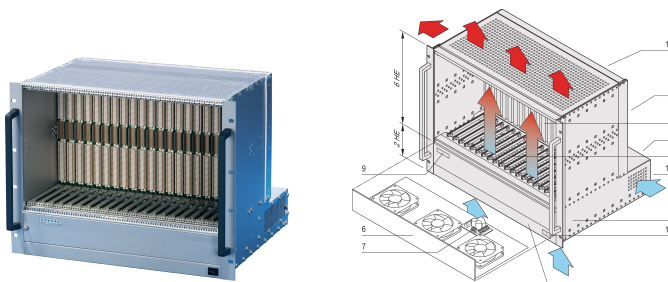

VME64x System, 8 U, 21 Slot, Open Frame PSU

CATALOG NUMBER

20836-820

VME64 system for 21 VME64x boards 6 U, 160 mm. Rear I/O option The power for the system is supplied by a open frame power supply. A fan control module monitors the fans, the temperature and voltage.

CERTIFICATIONS

FEATURES

System in accordance with IEC 60297-3-101, 102, 103; IEEE 1101.1, 1101.10/11; backplane conforms to VITA 1.1-1997

PSU, open frame, 642 W (600 W at < 180 VAC)

Backplane VME64x 21 slot, 6 U, J1/J2 monolithic with P0 connector, in accordance with VITA 1-1994 and 1.1-1997

Heat dissipation by 3 fans, cooling from bottom to top; temperature-controlled by fan control module (FCM)

System for standard board mounting with board format, 6 U, 160 mm deep, Rear I / O option

Display module for DC operating voltages, fan and temperature alarm

PRODUCT ATTRIBUTES

Product Type: System

Number of Slots: 21

Type: 19" Rack Mount

Backplane Type: 6 U VME64 Extension

Data Transfer: VME64; VME2eSST

Power per Slot: 30W

Input Voltage AC: 100 – 240V