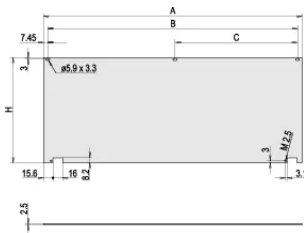

Complies With: IEC 60297-3-101; IEEE 1101.1/10

Depth (D): 2.5mm

EMC Shielding: No

Finish: Anodized

Height (H): 261.8mm

Material: Aluminum

Product Type: Front Panel

Type: Front Panel without Handle

Width (W): 426.4mm

Net Weight: 0.93kg

ADDITIONAL PRODUCT DETAILS

Front panel can be removed in opened position (> 135°).

DIAGRAMS

WARNING

nVent products shall be installed and used only as indicated in nVent's product instruction sheets and training materials. Instruction sheets are available at www.nvent.com and from your nVent customer service representative. Improper installation, misuse, misapplication or other failure to completely follow nVent's instructions and warnings may cause product malfunction, property damage, serious bodily injury and death and/or void your warranty.

North America

All locations
+1.763.422.2661
Chat with us:
nvent.com/schroff

Europe

Straubenhardt, Germany
+49.7082.794.0
Betschdorf, France
+33.3.88.90.64.90
Warsaw, Poland
+48.22.209.98.35
Assago, Italy
+39.02.932.7141
Chat with us:
nvent.com/schroff

Asia

Shanghai, China
+86.21.2412.6943
Qingdao, China
+86.532.8771.6101
Singapore
+65.6768.5800
Shin-Yokohama, Japan
+81.45.476.0271
Chat with us:
nvent.com/schroff

Middle East & India

Dubai, United Arab
Emirates
+971.4.378.1700
Bangalore, India
+91.80.6715.2001
Istanbul, Turkey
+90.216.250.7374
Chat with us:
nvent.com/schroff

Our powerful portfolio of brands:

CADDY ERICO HOFFMAN ILSCO SCHROFF TRACHTE