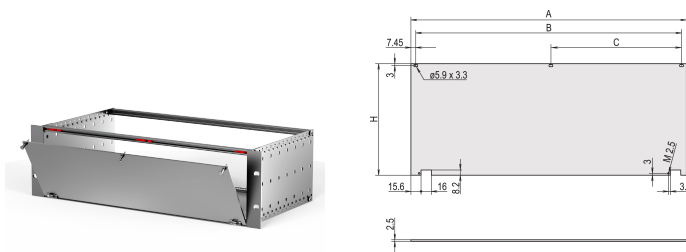

Front Panel Kit, Unshielded, Bottom Hinged, 6 U, 84 HP, 2.5 mm, Al, Anodized

CATALOG NUMBER

20838-276

Unshielded front panel bottom hinged.

CERTIFICATIONS

FEATURES

Front panel can be unhinged at 135° (not RatiopacPRO) opening angle

Enables mounting on horizontal rails

PRODUCT ATTRIBUTES

Rack Height: 6U

Accessory Type: Front panel

Rack Width: 84HP

Package Quantity: 1

Mounting: Hinged, Bottom

Front Finish: Anodized

Rear Finish: Conductive

Treated Edges: No