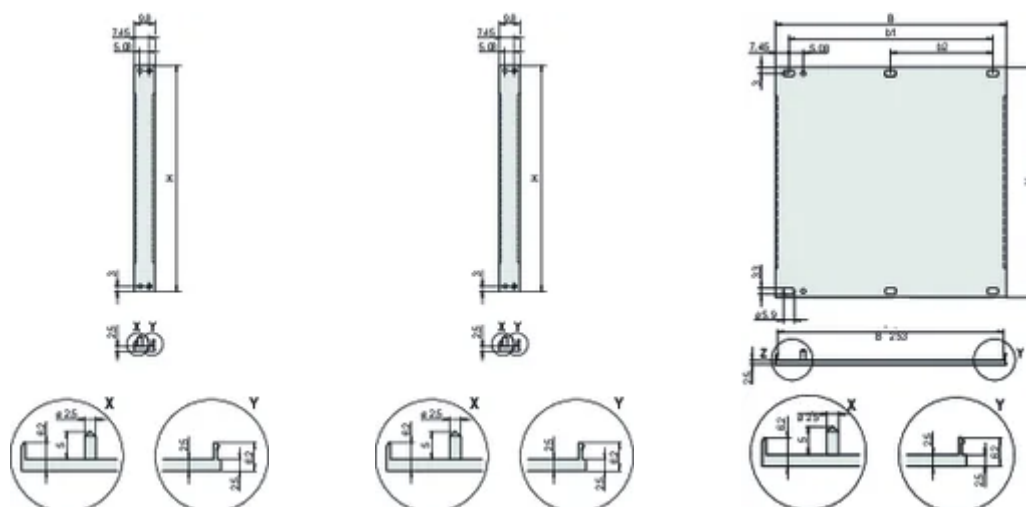

Gasket Type: Textile EMC

Front Finish: Anodized

Rear Finish: Conductive

Treated Edges: No

Complies With: IEC 60297-3-101; IEEE 1101.1/10

Depth (D): 2.5mm

EMC Shielding: No (Retrofittable)

Finish: Anodized; Passivated

Height (H): 261.8mm

Material: Aluminum

Product Type: Front Panel

Type: Front Panel without Handle

Width (W): 213mm

Gross Weight: 0.417kg

ADDITIONAL PRODUCT DETAILS

Please order fixing material (sleeves, collar screws) separately.

14 ... 84 HP: multi-part U-profile (front panel with crimped profiles).

Differences in finish between 2 ... 12 HP and 14 ... 84 HP.

2 ... 12 HP: one-part U-profile

Please order textile EMC gasket separately.

Standard pack quantity: 2 to 28HP: 5 pieces, 42 to 84 HP: 1 piece, supplied in standard pack quantities (SPQ) only.

DIAGRAMS