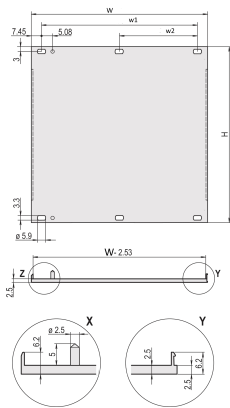

Front Panel, U-profile, Refrofit Shielding, 6 U, 42 HP, 2.5 mm, Al, Front Anodized, Rear Conductive

CATALOG NUMBER

20848-139

U-profile front panel for textile EMC gasket.

CERTIFICATIONS

FEATURES

U-profile, front panel, Al, 2.5 mm, front anodized, rear conductive

For EMC textile gasket

PRODUCT ATTRIBUTES

Rack Height: 6U

Rack Width: 42HP

Package Quantity: 1

Accessory Type: Front panel

Mounting: Screw-on Front

Gasket Type: Textile EMC

Front Finish: Anodized

Rear Finish: Conductive

Treated Edges: No

Complies With: IEC 60297-3-101; IEEE 1101.1/10

Depth (D): 2.5mm

EMC Shielding: No (Retrofittable)

Finish: Anodized; Passivated

Height (H): 261.8mm

Material: Aluminum

Product Type: Front Panel

Type: Front Panel without Handle

Width (W): 213mm

Gross Weight: 0.417kg

ADDITIONAL PRODUCT DETAILS

Please order fixing material (sleeves, collar screws) separately.