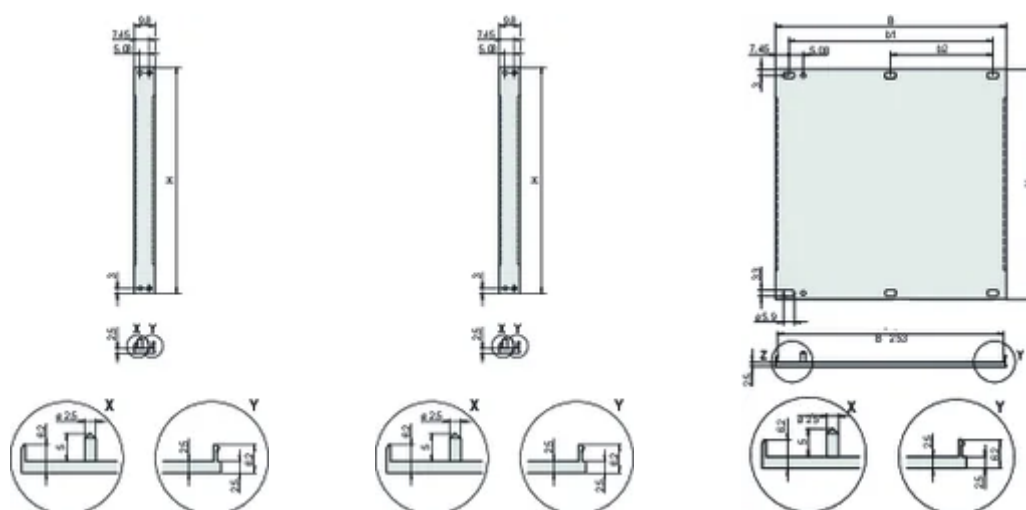

Mounting: Screw-on Front

Gasket Type: Textile EMC

Front Finish: Anodized

Rear Finish: Conductive

Treated Edges: No

Complies With: IEC 60297-3-101; IEEE 1101.1/10

Depth (D): 2.5mm

EMC Shielding: No (Retrofittable)

Finish: Anodized; Passivated

Height (H): 261.8mm

Material: Aluminum

Product Type: Front Panel

Type: Front Panel without Handle

Width (W): 426.4mm

Gross Weight: 0.8kg

ADDITIONAL PRODUCT DETAILS

Please order fixing material (sleeves, collar screws) separately.

14 ... 84 HP: multi-part U-profile (front panel with crimped profiles).

Differences in finish between 2 ... 12 HP and 14 ... 84 HP.

2 ... 12 HP: one-part U-profile

Please order textile EMC gasket separately.

Standard pack quantity: 2 to 28HP: 5 pieces, 42 to 84 HP: 1 piece, supplied in standard pack quantities (SPQ) only.

DIAGRAMS