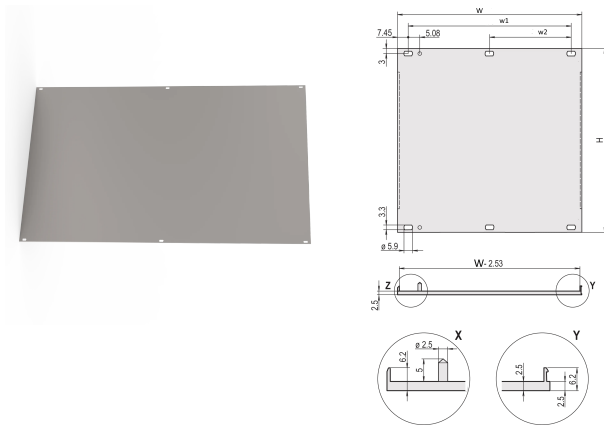

Front Panel, U-profile, Refrofit Shielding, 6 U, 84 HP, 2.5 mm, Al, Front Anodized, Rear Conductive

CATALOG NUMBER

20848-189

U-profile front panel for textile EMC gasket.

CERTIFICATIONS

FEATURES

U-profile, front panel, Al, 2.5 mm, front anodized, rear conductive

For EMC textile gasket

PRODUCT ATTRIBUTES

Rack Height: 6U

Rack Width: 84HP

Package Quantity: 1

Accessory Type: Front panel

Mounting: Screw-on Front

Gasket Type: Textile EMC

Front Finish: Anodized

Rear Finish: Conductive

Treated Edges: No

Complies With: IEC 60297-3-101; IEEE 1101.1/10

Depth (D): 2.5mm

EMC Shielding: No (Retrofittable)

Finish: Anodized; Passivated

Height (H): 261.8mm

Material: Aluminum

Product Type: Front Panel

Type: Front Panel without Handle

Width (W): 426.4mm

Gross Weight: 0.8kg

ADDITIONAL PRODUCT DETAILS

Please order fixing material (sleeves, collar screws) separately.