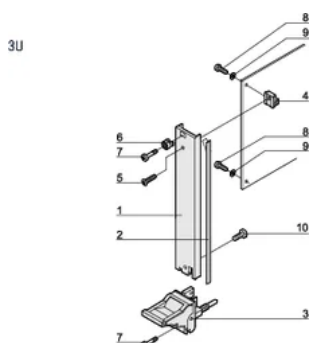

FEATURES

U-shaped front panel for textile gasket

Suitable for insertion and extraction forces up to 700 N (per pair)

Enable the installation of a microswitch

Enable the installation of coding pegs in accordance with IEC 60297-3-103/ IEEE 1101.10

PRODUCT ATTRIBUTES

Rack Width: 6HP

Package Quantity: 1

Handle Type: IEL

Mounting: Screw-on Front

Gasket Type: Textile EMC

Front Finish: Anodized

Rear Finish: Etched

Treated Edges: No

Complies With: IEC 60297-3-102; IEEE 1101.10; IEC 60297-3-103; IEEE 1101.1/11

EMC Shielding: Yes

Finish: Anodized; Passivated

Height (H): 128.4mm

Material: Aluminum

Product Type: Front Panel

Rack Height: 3U

Type: Front Panel with Handle (PIU)

Width (W): 30.1mm

DIAGRAMS

WARNING

---

nVent products shall be installed and used only as indicated in nVent's product instruction sheets and training materials. Instruction sheets are available at www.nvent.com and from your nVent customer service representative. Improper installation, misuse, misapplication or other failure to completely follow nVent's instructions and warnings may cause