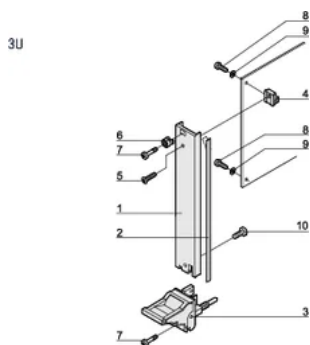

CERTIFICATIONS

FEATURES

U-shaped front panel for textile gasket

Suitable for insertion and extraction forces up to 700 N (per pair)

Enable the installation of a microswitch

Enable the installation of coding pegs in accordance with IEC 60297-3-103/ IEEE 1101.10

PRODUCT ATTRIBUTES

Rack Width: 8HP

Package Quantity: 1

Handle Type: IEL

Mounting: Screw-on Front

Gasket Type: Textile EMC

Front Finish: Anodized

Rear Finish: Etched

Treated Edges: No

Complies With: IEC 60297-3-102; IEEE 1101.10; IEC 60297-3-103; IEEE 1101.1/11

EMC Shielding: Yes

Finish: Anodized; Passivated

Height (H): 128.4mm

Material: Aluminum

Product Type: Front Panel

Rack Height: 3U

Type: Front Panel with Handle (PIU)

Width (W): 40.3mm

Net Weight: 0.1kg

DIAGRAMS

WARNING

nVent products shall be installed and used only as indicated in nVent's product instruction sheets and training materials. Instruction sheets are available at www.nvent.com and from your nVent customer service representative. Improper