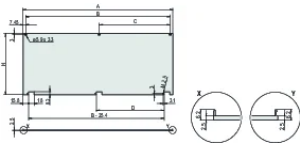

Mounting: Hinged, Bottom

Gasket Type: Textile EMC

Front Finish: Anodized

Rear Finish: Conductive

Treated Edges: No

Complies With: IEC 60297-3-101; IEEE 1101.1/10

Depth (D): 2.5mm

EMC Shielding: No (Retrofittable)

Finish: Anodized; Passivated

Height (H): 128.4mm

Material: Aluminum

Product Type: Front Panel

Type: Front Panel without Handle

Width (W): 213mm

Gross Weight: 0.296kg

ADDITIONAL PRODUCT DETAILS

Front panel can be removed in opened position ($> 135^\circ$).

DIAGRAMS

WARNING

---

nVent products shall be installed and used only as indicated in nVent's product instruction sheets and training materials. Instruction sheets are available at www.nvent.com and from your nVent customer service representative. Improper installation, misuse, misapplication or other failure to completely follow nVent's instructions and warnings may cause product malfunction, property damage, serious bodily injury and death and/or void your warranty.