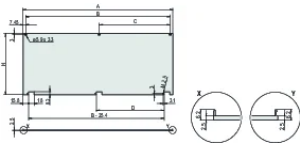

Mounting: Hinged, Bottom

Gasket Type: Textile EMC

Front Finish: Anodized

Rear Finish: Conductive

Treated Edges: No

Complies With: IEC 60297-3-101; IEEE 1101.1/10

Depth (D): 2.5mm

EMC Shielding: No (Retrofittable)

Finish: Anodized; Passivated

Height (H): 261.8mm

Material: Aluminum

Product Type: Front Panel

Type: Front Panel without Handle

Width (W): 213mm

Gross Weight: 0.586kg

ADDITIONAL PRODUCT DETAILS

Front panel can be removed in opened position ($> 135^\circ$).

DIAGRAMS

WARNING

---

nVent products shall be installed and used only as indicated in nVent's product instruction sheets and training materials. Instruction sheets are available at www.nvent.com and from your nVent customer service representative. Improper installation, misuse, misapplication or other failure to completely follow nVent's instructions and warnings may cause product malfunction, property damage, serious bodily injury and death and/or void your warranty.