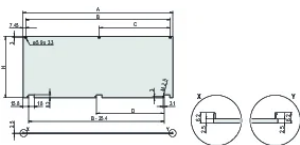

Mounting: Hinged, Bottom

Gasket Type: Textile EMC

Front Finish: Anodized

Rear Finish: Conductive

Treated Edges: No

Complies With: IEC 60297-3-101; IEEE 1101.1/10

Depth (D): 2.5mm

EMC Shielding: No (Retrofittable)

Finish: Anodized; Passivated

Height (H): 261.8mm

Material: Aluminum

Product Type: Front Panel

Type: Front Panel without Handle

Width (W): 426.4mm

Net Weight: 1kg

ADDITIONAL PRODUCT DETAILS

Front panel can be removed in opened position ($> 135^\circ$).

DIAGRAMS

WARNING

---

nVent products shall be installed and used only as indicated in nVent's product instruction sheets and training materials. Instruction sheets are available at www.nvent.com and from your nVent customer service representative. Improper installation, misuse, misapplication or other failure to completely follow nVent's instructions and warnings may cause product malfunction, property damage, serious bodily injury and death and/or void your warranty.