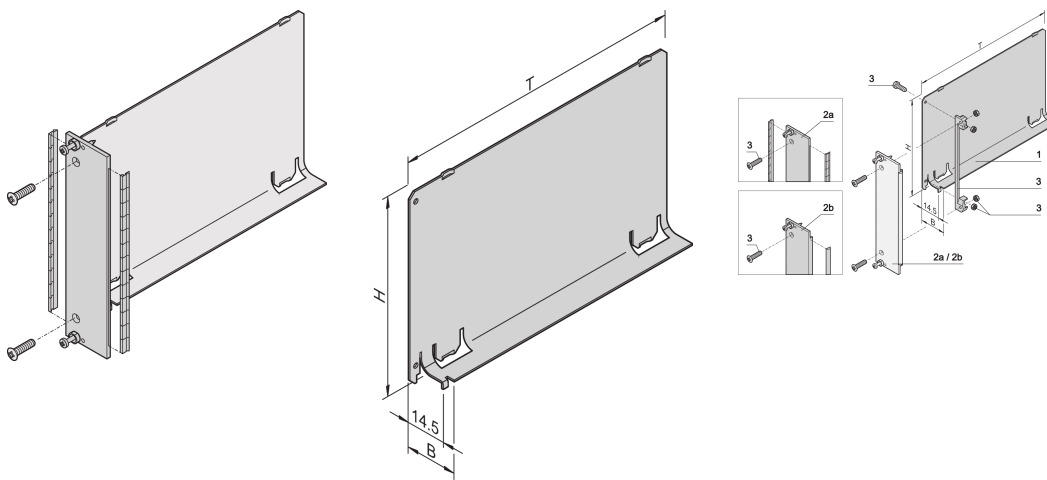

## CATALOG NUMBER

**20848-712**

The air baffle with flat front panel covers an empty slot and eliminates an air leak. The flat front panel accepts a stainless steel EMC gasket.

## PRODUCT ATTRIBUTES

Rack Height: 3U

Package Quantity: 1

Depth: 160mm

EMC Shielding: No (Retrofittable)

Finish: Anodized; Passivated

Material: Aluminum

Product Family: EuropacPRO; RatiopacPRO; RatiopacPRO AIR; CompacPRO; PropacPRO; Inpac