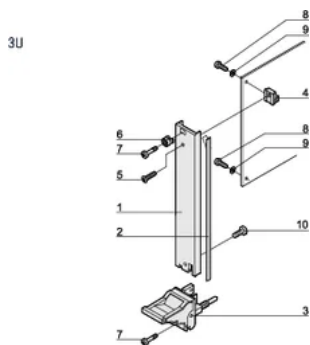

Treated Edges: No

Complies With: IEC 60297-3-102; IEEE 1101.10; IEC 60297-3-103; IEEE 1101.1/11

EMC Shielding: Yes

Finish: Anodized; Passivated

Height (H): 128.4mm

Material: Aluminum

Product Type: Front Panel

Rack Height: 3U

Type: Front Panel with Handle (PIU)

Width (W): 20mm

Net Weight: 0.08kg

## DIAGRAMS

---