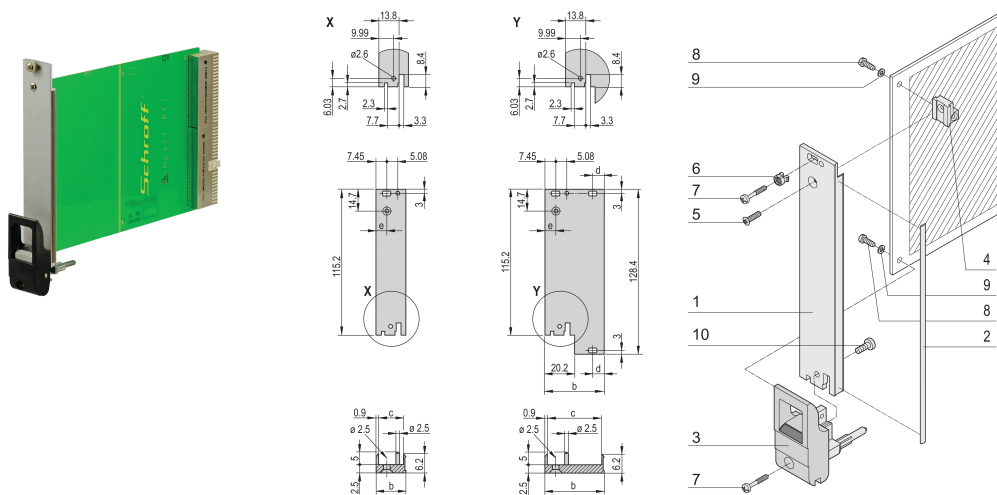

## CATALOG NUMBER

**20848-763**

Plug-in unit, with IET inserter/extractor black handle, 3 U, front assembly. The U-shaped front panel enable shielding with a textile gasket.

## FEATURES

U-shaped front panel for textile gasket

Suitable for insertion and extraction forces up to 700 N (per pair)

Enable the installation of a microswitch

Enable the installation of coding pegs in accordance with IEC 60297-3-103/ IEEE 1101.10

## PRODUCT ATTRIBUTES

Rack Width: 4HP

Package Quantity: 1

Handle Type: IET

Mounting: Screw-on Front

Gasket Type: Textile EMC

Front Finish: Anodized

Rear Finish: Etched

Type: Front Panel with Handle (PIU)

Width: 20mm

Gross Weight: 0.073kg