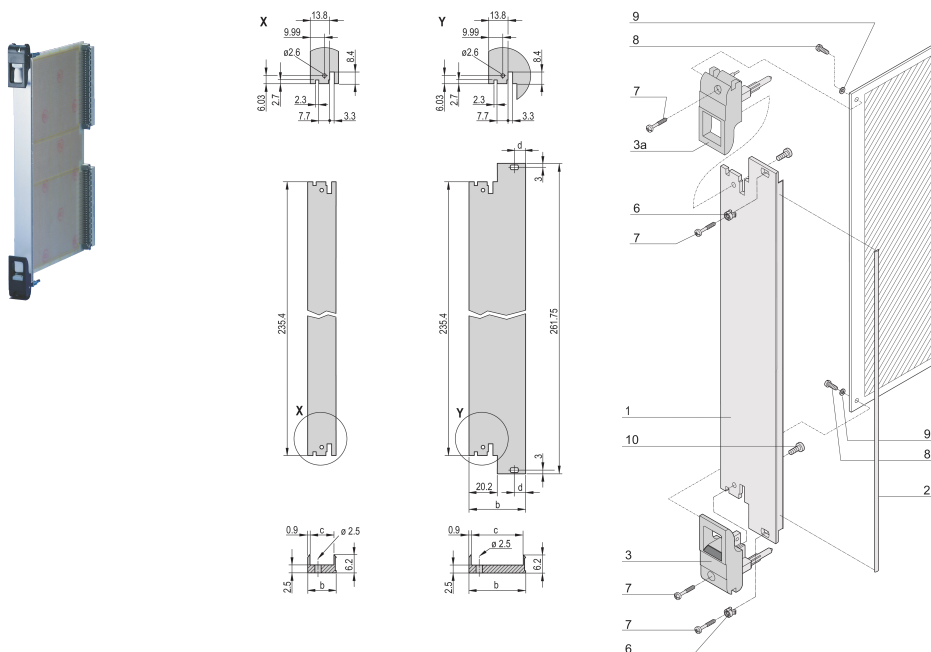

Plug-In Unit Kit With IET Handle, Shielded, Black, 6 U, 12 HP

CATALOG NUMBER

20848-768

Plug-in unit, with IET inserter/extractor black handle, 3 U, front assembly. The U-shaped front panel enable shielding with a textile gasket.

CERTIFICATIONS

FEATURES

U-shaped front panel for textile gasket

Suitable for insertion and extraction forces up to 700 N (per pair)

Enable the installation of a microswitch

Enable the installation of coding pegs in accordance with IEC 60297-3-103/ IEEE 1101.10

PRODUCT ATTRIBUTES

Rack Width: 12HP

Package Quantity: 1

Handle Type: IET

Mounting: Screw-on Front

Gasket Type: Textile EMC

Front Finish: Anodized

Rear Finish: Etched

Treated Edges: No

Complies With: IEC 60297-3-102; IEEE 1101.10; IEC 60297-3-103; IEEE 1101.1/11

EMC Shielding: Yes

Finish: Anodized; Passivated

Height: 261.8mm

Material: Aluminum

Product Type: Front Panel

Rack Height: 6U