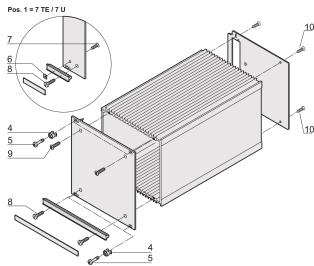

HF Frame Type Plug-In Unit Assembly Kit for 1 HF Frame Type plug-in Unit

CATALOG NUMBER

21100-105

The kit enables a user to assemble parts of a HF cassette.

CERTIFICATIONS

FEATURES

Assembly kit for one frame-type 5 plug-in unit

PRODUCT ATTRIBUTES

Product Type: Assembly Kit

Type: Mounting Kit

Works With: Frame Type Plug-In Unit

Material: Steel

Package Quantity: 1

Net Weight: 0.013kg

WARNING