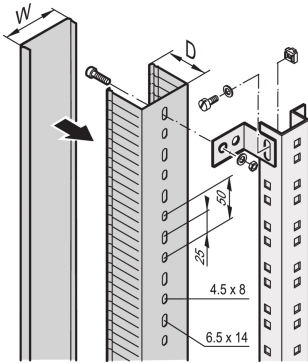

Mounting Kit for Cable Channel

CATALOG NUMBER

21100-123

Mounting Kit for Cable Channel.

CERTIFICATIONS

FEATURES

Mounting Kit for Cable Channel

PRODUCT ATTRIBUTES

Product Type: Mounting Kit

Material: Steel

Depth: 60mm

Package Quantity: 2

WARNING

nVent products shall be installed and used only as indicated in nVent's product instruction sheets and training materials. Instruction sheets are available at www.nvent.com and from your nVent customer service representative. Improper installation, misuse, misapplication or other failure to completely follow nVent's instructions and warnings may cause product malfunction, property damage, serious bodily injury and death and/or void your warranty.