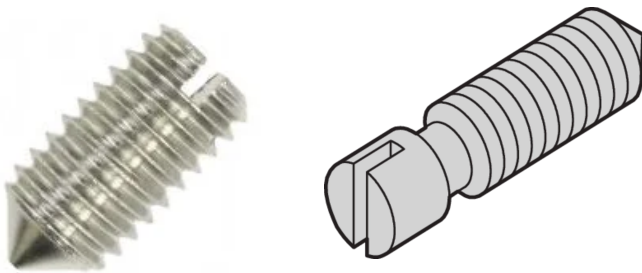

Grub Screw, Steel Nickel Plated, M2.5 x 8

CATALOG NUMBER

21100-276

For fixing the threaded insert in the horizontal rail.

CERTIFICATIONS

FEATURES

Grub screw

PRODUCT ATTRIBUTES

Length: 8mm

Package Quantity: 100

Thread Size: M2.5

Finish: Nickel Plated

Material: Steel

Product Family: EuropacPRO; RatiopacPRO; RatiopacPRO AIR; CompacPRO; PropacPRO; MultipacPRO

Product Type: Screw

Type: Grub Screw