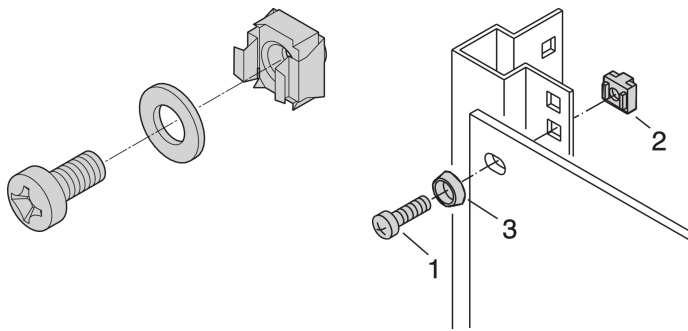

19" Assembly Kit M6, Screw, Washer, Nut; 8 pieces

CATALOG NUMBER

21100-435

For standard grounding use a grounding nut and washer on at least one attachment point.

When 19" assembly kit is used with conductive 19" panel mount, grounding cage nuts are not needed.

CERTIFICATIONS

FEATURES

Assembly kits for assembly of 19" components into a cabinet

For mounting of front panels, distribution fields or other components on the frame, slide mounts or depth members with square cut-outs

PRODUCT ATTRIBUTES

Package Quantity: 8

Thread Size: M6

Finish: Zinc Plated

Material: Steel; ABS

Product Family: RatiopacPRO; RatiopacPRO AIR; CompacPRO; PropacPRO; Comptec; Inpac; MultipacPRO; Varistar CP; Novastar; Eurorack; Outdoor