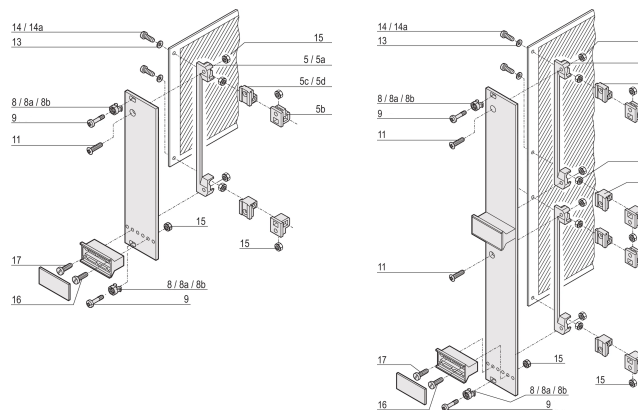

Sleeves for M2.5, Plastic, Grey; 100 pieces

CATALOG NUMBER

21100-464

Sleeve guides the collar screw when fastening the front panel.

CERTIFICATIONS

FEATURES

Sleeve guides the collar screw when fastening the front panel

Sleeve is inserted into the elongated hole of the front panel

PRODUCT ATTRIBUTES

Material: Polyamide 6

Color: Pebble Grey

Package Quantity: 100

Color Code: RAL 7032

Depth (D): 6.9mm

Height (H): 6mm

Product Type: Sleeve

Width (W): 6.8mm

Works With: Front Panels

Flammability Rating: UL® 94V-2

ADDITIONAL PRODUCT DETAILS

Metal sleeves on the partial front panels must be pressed in.

All sleeves can be used for front panel > 2 HP.