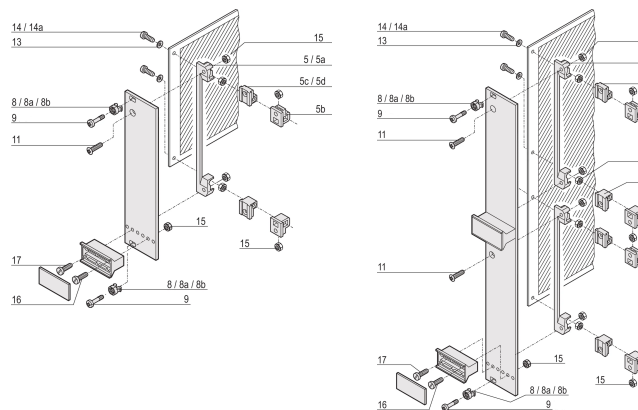

Sleeves for M2.5, Plastic, Black; 100 pieces

CATALOG NUMBER

21100-591

Sleeve guides the collar screw when fastening the front panel.

CERTIFICATIONS

FEATURES

Sleeve guides the collar screw when fastening the front panel

Sleeve is inserted into the elongated hole of the front panel

PRODUCT ATTRIBUTES

Material: Polyamide 6

Color: Jet Black

Package Quantity: 100

Color Code: RAL 9005

Depth (D): 6.9mm

Height (H): 6mm

Product Type: Sleeve

Width (W): 6.8mm

Works With: Front Panels

Flammability Rating: UL® 94V-2

ADDITIONAL PRODUCT DETAILS

Metal sleeves on the partial front panels must be pressed in.

All sleeves can be used for front panel > 2 HP.