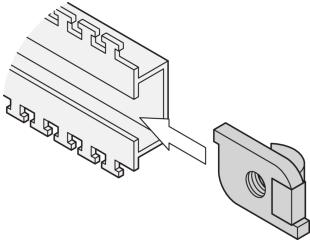

Slide Nut Kit for C-Rail, 100 Pieces

CATALOG NUMBER

21101-127

C-Rails are for better cable management. Installation generally behind the 19" uprights. They are compatible with standard cable clabs.

CERTIFICATIONS

FEATURES

Slide nut for C-profiles

PRODUCT ATTRIBUTES

Material: Steel

Package Quantity: 100

Product Type: Nut

Type: Slide Nut

Net Weight: 1.08kg