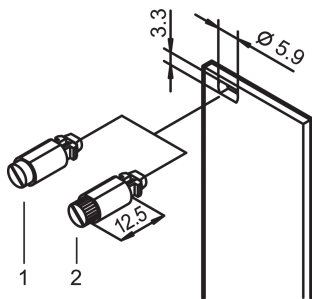

# Quarter-Turn Fastener, Slotted Head, Grey; 100 pieces

## CATALOG NUMBER

**21101-847**

1/4 rotary lock with defined stop.

Product Type: Hardware Kit

Width: 7mm

Works With: Front Panels

Fastener Type: Slotted Head

Net Weight: 0.1kg