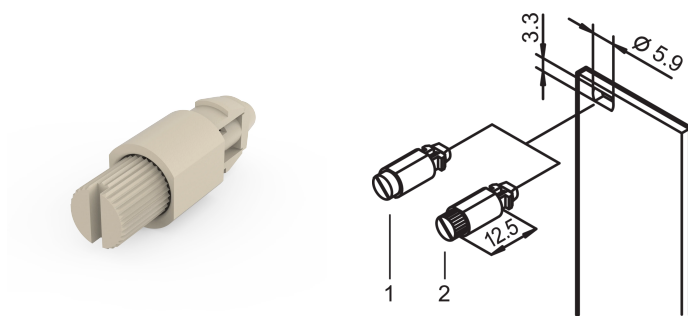

# Quarter-Turn Fastener With Knurled and Slotted Head, Grey; 100 pieces

## CATALOG NUMBER

**21101-849**

1/4 rotary lock with defined stop.

## FEATURES

1/4 rotary lock with defined stop

Identification of locking position due to slot position

Vibration and shake proof

Qty 100 pieces

Product Type: Hardware Kit

Width: 7mm

Works With: Front Panels

Fastener Type: Knurled; Slotted Head

Net Weight: 0.15kg