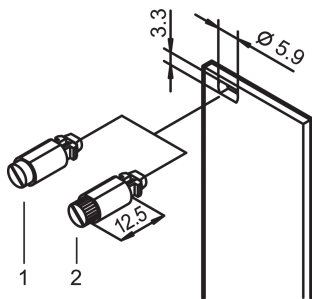

# Quarter-Turn Fastener With Knurled and Slotted Head, Black; 100 pieces

## CATALOG NUMBER

**21101-850**

1/4 rotary lock with defined stop.

Product Type: Hardware Kit

Width: 7mm

Works With: Front Panels

Fastener Type: Knurled; Slotted Head

Net Weight: 0.15kg