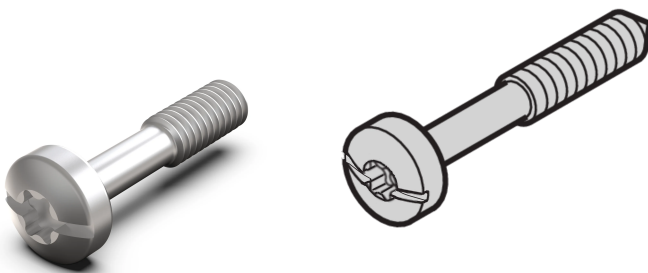

# Collar Screw, Torx8 / Slotted, M2.5x12.3 mm, Steel Nickel Plated, 100 pcs

## CATALOG NUMBER

**21101-976**

A collar screws enable front panel fixing onto a subrack, case or a system.

## FEATURES

The collar screws enable front panel fixing onto a subrack, case or a system

Collar screw Torx 8 / slotted

## PRODUCT ATTRIBUTES

Product Type: Screw

Type: Screw

Works With: Front Panels

Package Quantity: 100

Thread Size: M2.5

Length: 12.3mm

Material: Steel