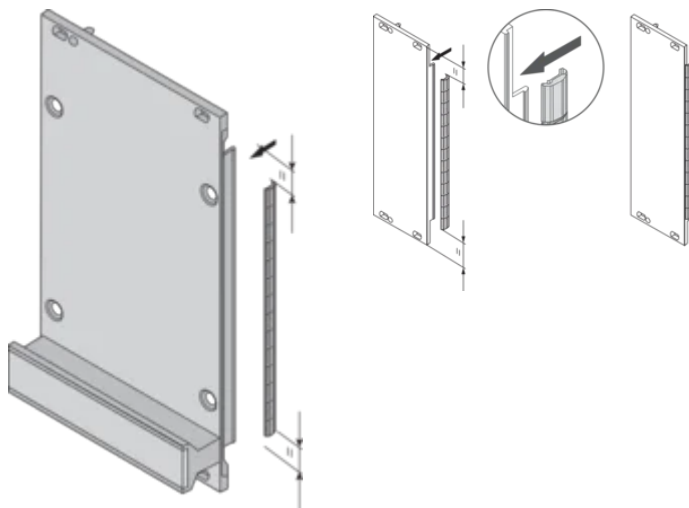

Material: Stainless Steel

Product Family: EuropacPRO; RatiopacPRO; RatiopacPRO AIR; PropacPRO; Frame Type Plug-In Unit

Product Type: Shielding Kit

Rack Width: 100HP

Works With: Subracks; Cases; Front Panels

Gross Weight: 0.072kg

ADDITIONAL PRODUCT DETAILS

EMC gaskets (stainless) are required for shielding the front panels.

DIAGRAMS

WARNING

nVent products shall be installed and used only as indicated in nVent's product instruction sheets and training materials. Instruction sheets are available at www.nvent.com and from your nVent customer service representative. Improper installation, misuse, misapplication or other failure to completely follow nVent's instructions and warnings may cause product malfunction, property damage, serious bodily injury and death and/or void your warranty.