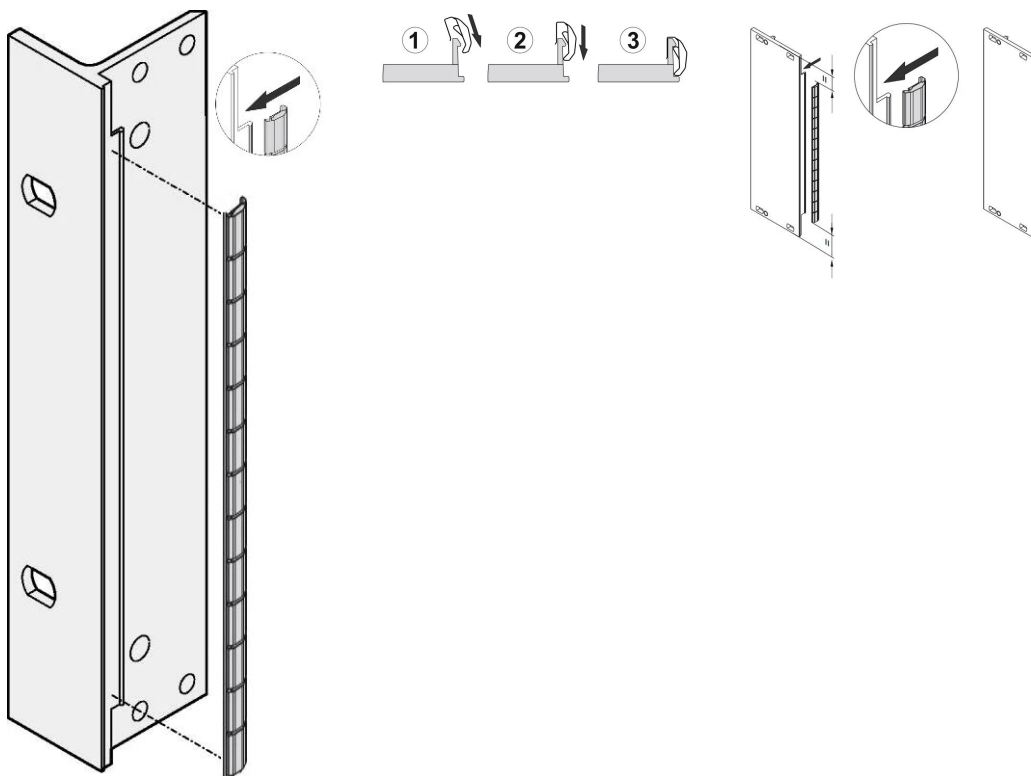

Front Panel EMC Stainless Steel Shielding Kit, for U-Shaped front panels, 3 U, 100 Pieces

CATALOG NUMBER

21102-106

The stainless EMC gaskets are inserted into a slot on the right hand side of the U-shaped front panels.

The gasket will be clipped onto the right front panel bracket, the 19" bracket or rear profile of the subrack

FEATURES

The stainless steel EMC-gasket for SCHROFF U-shaped front panels, offers excellent performance in shielding effectiveness and an enormous temperature range from -200 to +160°C.

Easy mounting by clipping the gasket onto the right front panel bracket, the 19" bracket or rear profile of the subrack

Temperature range from -200 to +160°C.

PRODUCT ATTRIBUTES

Rack Height: 3U

Package Quantity: 100