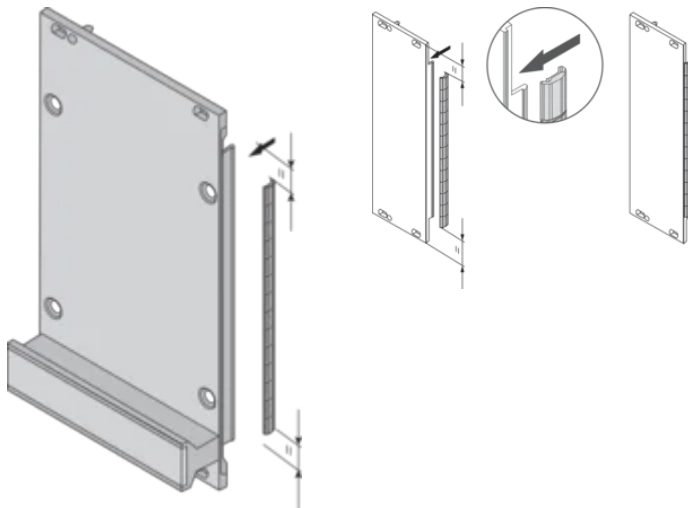

Material: Stainless Steel

Product Family: EuropacPRO; RatiopacPRO; RatiopacPRO AIR; PropacPRO; Frame Type Plug-In Unit

Product Type: Shielding Kit

Rack Width: 10HP

Works With: Subracks; Cases; Front Panels

Gross Weight: 0.034kg

ADDITIONAL PRODUCT DETAILS

EMC gaskets (stainless) are required for shielding the front panels.

DIAGRAMS

WARNING

nVent products shall be installed and used only as indicated in nVent's product instruction sheets and training materials. Instruction sheets are available at www.nvent.com and from your nVent customer service representative. Improper installation, misuse, misapplication or other failure to completely follow nVent's instructions and warnings may cause product malfunction, property damage, serious bodily injury and death and/or void your warranty.