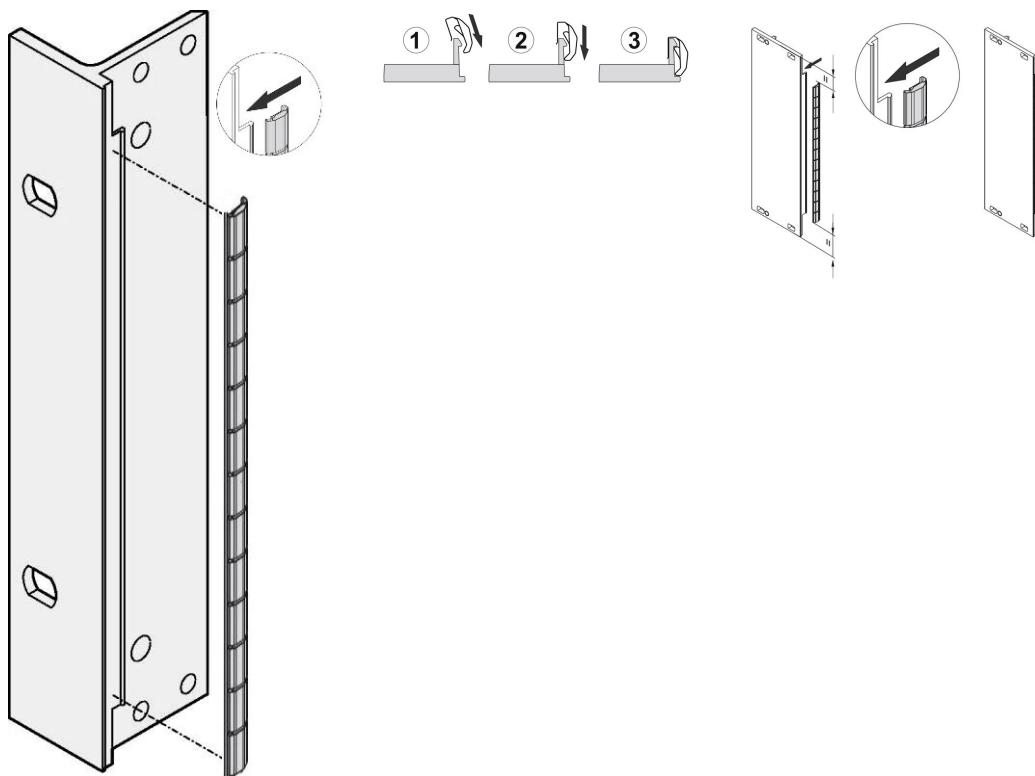

Front Panel EMC Stainless Steel Shielding Kit, for U-Shaped front panels, 6 U, 10 Pieces

CATALOG NUMBER

21102-107

The stainless EMC gaskets are inserted into a slot on the right hand side of the U-shaped front panels.

The gasket will be clipped onto the right front panel bracket, the 19" bracket or rear profile of the subrack

FEATURES

The stainless steel EMC-gasket for SCHROFF U-shaped front panels, offers excellent performance in shielding effectiveness and an enormous temperature range from -200 to +160°C.

Easy mounting by clipping the gasket onto the right front panel bracket, the 19" bracket or rear profile of the subrack

Temperature range from -200 to +160°C.

PRODUCT ATTRIBUTES

Rack Height: 6U

Package Quantity: 10