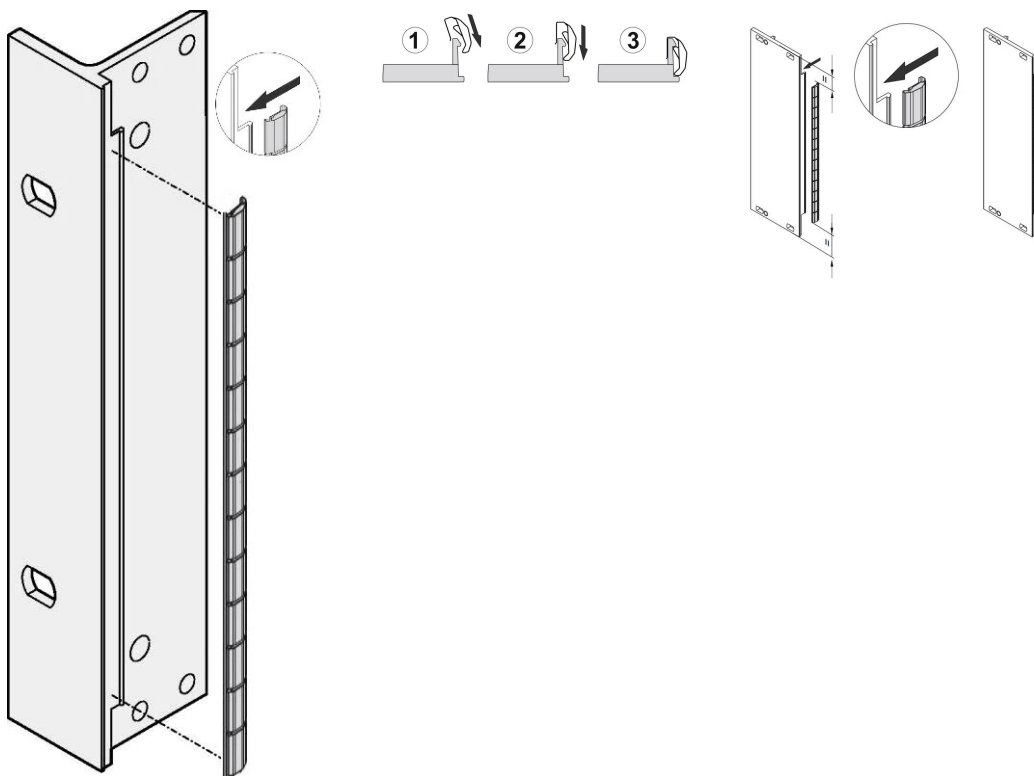

## CATALOG NUMBER

**21102-108**

The stainless EMC gaskets are inserted into a slot on the right hand side of the U-shaped front panels.

The gasket will be clipped onto the right front panel bracket, the 19" bracket or rear profile of the subrack

## FEATURES

The stainless steel EMC-gasket for SCHROFF U-shaped front panels, offers excellent performance in shielding effectiveness and an enormous temperature range from -200 to +160°C.

Easy mounting by clipping the gasket onto the right front panel bracket, the 19" bracket or rear profile of the subrack