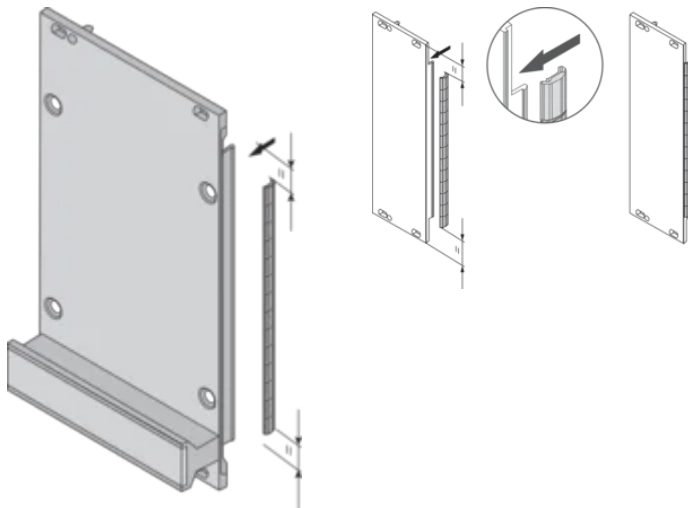

Package Quantity: 100

Material: Stainless Steel

Product Family: EuropacPRO; RatiopacPRO; RatiopacPRO AIR; PropacPRO; Frame Type Plug-In Unit

Product Type: Shielding Kit

Rack Width: 100HP

Works With: Subracks; Cases; Front Panels

Gross Weight: 0.182kg

ADDITIONAL PRODUCT DETAILS

EMC gaskets (stainless) are required for shielding the front panels.

DIAGRAMS

WARNING

---

nVent products shall be installed and used only as indicated in nVent's product instruction sheets and training materials. Instruction sheets are available at www.nvent.com and from your nVent customer service representative. Improper installation, misuse, misapplication or other failure to completely follow nVent's instructions and warnings may cause product malfunction, property damage, serious bodily injury and death and/or void your warranty.