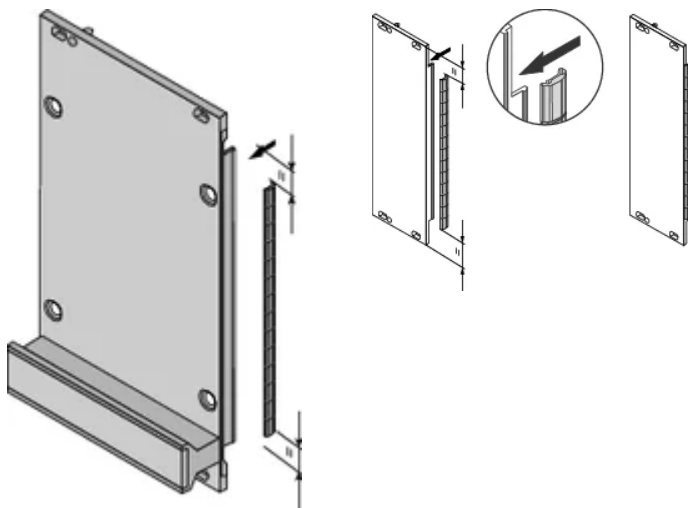

Material: Stainless Steel

Product Family: EuropacPRO; RatiopacPRO; RatiopacPRO AIR; PropacPRO; Frame Type Plug-In Unit

Product Type: Shielding Kit

Rack Width: 10HP

Works With: Subracks; Cases; Front Panels

Gross Weight: 0.018kg

ADDITIONAL PRODUCT DETAILS

EMC gaskets (stainless) are required for shielding the front panels.

DIAGRAMS

WARNING

nVent products shall be installed and used only as indicated in nVent's product instruction sheets and training materials. Instruction sheets are available at www.nvent.com and from your nVent customer service representative. Improper installation, misuse, misapplication or other failure to completely follow nVent's instructions and warnings may cause product malfunction, property damage, serious bodily injury and death and/or void your warranty.