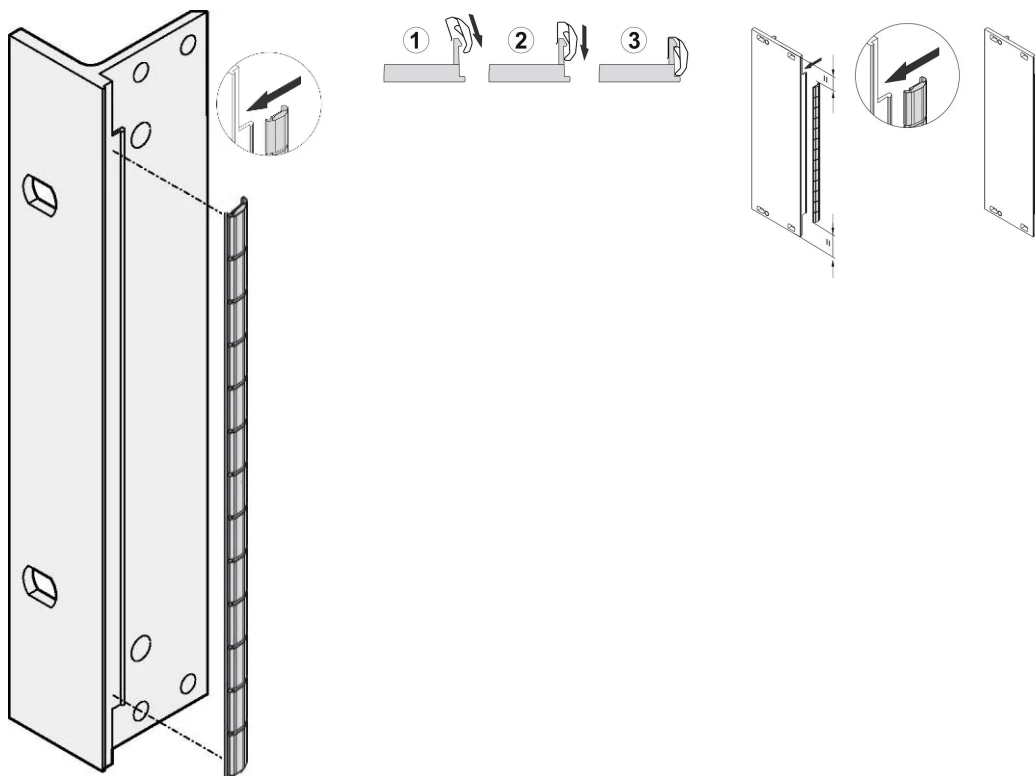

Front Panel EMC Stainless Steel Shielding Kit, for U-Shaped front panels, 4 U, 10 Pieces

CATALOG NUMBER

21102-113

The stainless EMC gaskets are inserted into a slot on the right hand side of the U-shaped front panels.

The gasket will be clipped onto the right front panel bracket, the 19" bracket or rear profile of the subrack

FEATURES

The stainless steel EMC-gasket for SCHROFF U-shaped front panels, offers excellent performance in shielding effectiveness and an enormous temperature range from -200 to +160°C.

Easy mounting by clipping the gasket onto the right front panel bracket, the 19" bracket or rear profile of the subrack

Temperature range from -200 to +160°C.

PRODUCT ATTRIBUTES

Rack Height: 4U

Package Quantity: 10