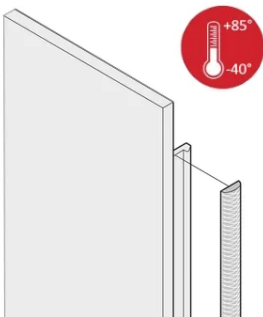

# Front Panel EMC Textile Shielding Kit, -40... +85°C, 3 U; 10 pieces

## CATALOG NUMBER

**21102-853**

The textile EMC gaskets are inserted into a slot on the right hand side of the U-shaped front panels. The gaskets are glued to the front panel. For an expanded temperature range up to +85°C.

## FEATURES

Textile EMC gasket is affixed laterally on the front panel or in the groove of the right-hand profile as appropriate.

Profile seal is bonded onto the contact surface of the 19" bracket or of the rear angle and sets up the conductive connection to the U-shaped front panels