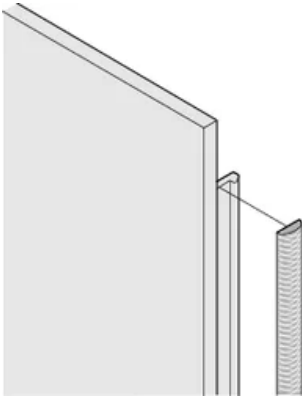

Product Type: Shielding Kit

Works With: Subracks; Cases; Front Panels

Gross Weight: 0.053kg

## ADDITIONAL PRODUCT DETAILS

EMC gaskets (textile) are required for shielding the front panels.

## DIAGRAMS