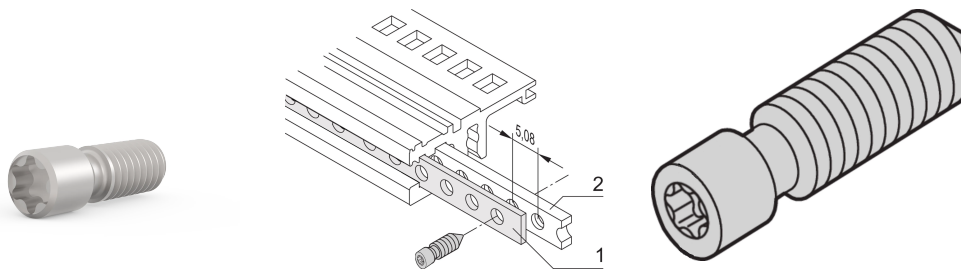

# Grub Screw, Stainless Steel, M2.5 x 8, Torx 8

## CATALOG NUMBER

**21102-980**

For fixing the threaded insert in the horizontal rail.

## FEATURES

Grub screw

## PRODUCT ATTRIBUTES

Length: 8mm

Package Quantity: 100

Thread Size: M2.5

Material: Stainless Steel

Product Type: Screw

Type: Grub Screw

Works With: Subracks; Cases; Chassis