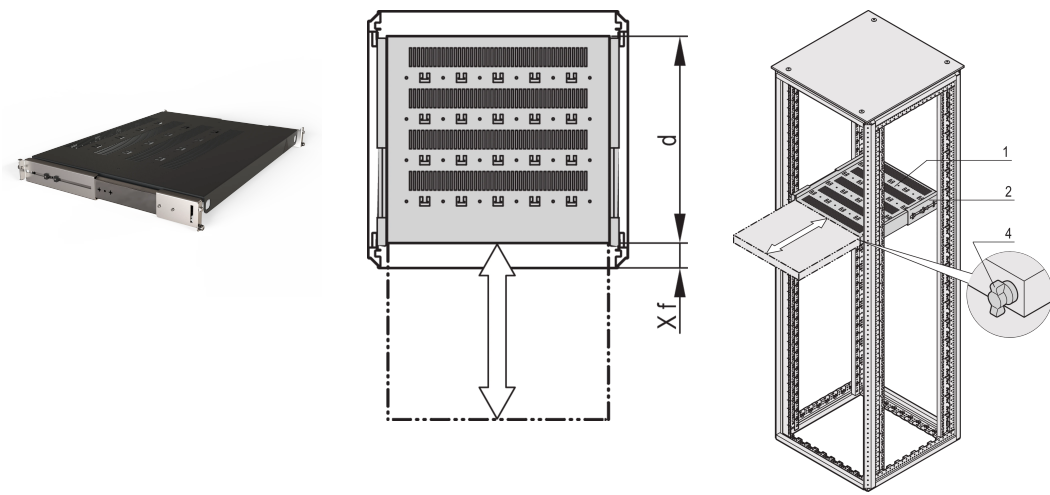

Varistar CP | 19" Telescopic Shelf, 70 kg, 800W 600D, RAL 7021

CATALOG NUMBER

21130-373

Varistar, Novastar and Eurorack 19" Shelf, Stationary with 70 kg load capacity, perforated for ease of assembly.

CERTIFICATIONS

FEATURES

Perforated cut-outs for assembling cable ties

Static load-carrying capacity 70 kg

Incl. telescopic slides

Locking with T-bar lock possible

St, 1.5 mm

Hammer head perforation for assembly with cable ties

PRODUCT ATTRIBUTES

Type: Telescopic Shelf

Width: 400mm

Depth: 477mm

Package Quantity: 1

Color: Black Grey

Color Code: RAL 7021

Finish: Powder Coated

Material: Steel

Product Family: Varistar CP; Novastar

Product Type: Shelf

Works With: Varistar CP

Gross Weight: 8.24kg

ADDITIONAL PRODUCT DETAILS

Mounting bracket for assembly of telescopic slide at frame please order separately.