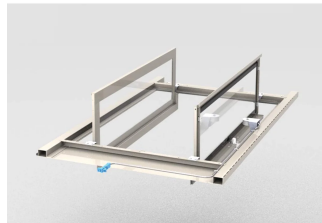

Aisle Containment Automatic Top Cover, 1200W 600D, RAL 7021

CATALOG NUMBER

21130-592

Top cover that can be automatically opened in case of an event on site.

CERTIFICATIONS

FEATURES

Automatic containment top covers open automatically in the event of fire so that the facility sprinkler systems can put out the fire. In normal operation, the top covers are kept closed by electromagnets and open when the floating contact of the fire detection system is opened

Suitable for an aisle width of 1200 mm

Top cover with safety glass, 7 mm

With the universal top cover profile, the aisle height can be increased by 84 mm; please order separately

The top cover can be removed from the inside. When opened, the top cover provides access to lighting and sprinkler systems above the containment system for maintenance work

Please order the control unit, which can be used to control up to 12 automatic top covers, separately

A 24 VDC power supply unit is required to operate the system. Please order separately

PRODUCT ATTRIBUTES

Width: 600mm

Depth: 1200mm

Package Quantity: 1

Color: Black Grey

Color Code: RAL 7021

Finish: Powder Coated

Material: Steel; Glass

Product Type: Cover