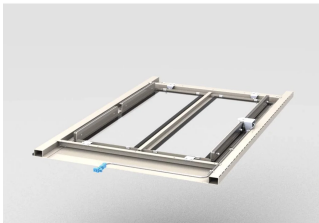

Aisle Containment Automatic Top Cover, 1200W 600D, RAL 7021

CATALOG NUMBER

21130-592

Top cover that can be automatically opened in case of an event on site.

CERTIFICATIONS

FEATURES

Automatic containment top covers open automatically in the event of fire so that the facility sprinkler systems can put out the fire. In normal operation, the top covers are kept closed by electromagnets and open when the floating contact of the fire detection system is opened

Suitable for an aisle width of 1200 mm

Top cover with safety glass, 7 mm

With the universal top cover profile, the aisle height can be increased by 84 mm; please order separately

The top cover can be removed from the inside. When opened, the top cover provides access to lighting and sprinkler systems above the containment system for maintenance work

Please order the control unit, which can be used to control up to 12 automatic top covers, separately

A 24 VDC power supply unit is required to operate the system. Please order separately

PRODUCT ATTRIBUTES

Width: 600mm

Depth: 1200mm

Package Quantity: 1

Color: Black Grey

Color Code: RAL 7021

Finish: Powder Coated

Material: Steel; Glass

Product Type: Cover