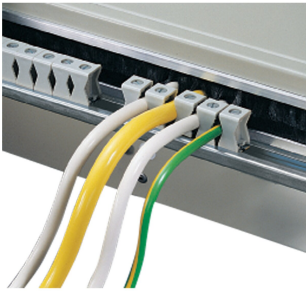

## CATALOG NUMBER

**21190-753**

Clamps for Cable Support Rail for easy cable management.