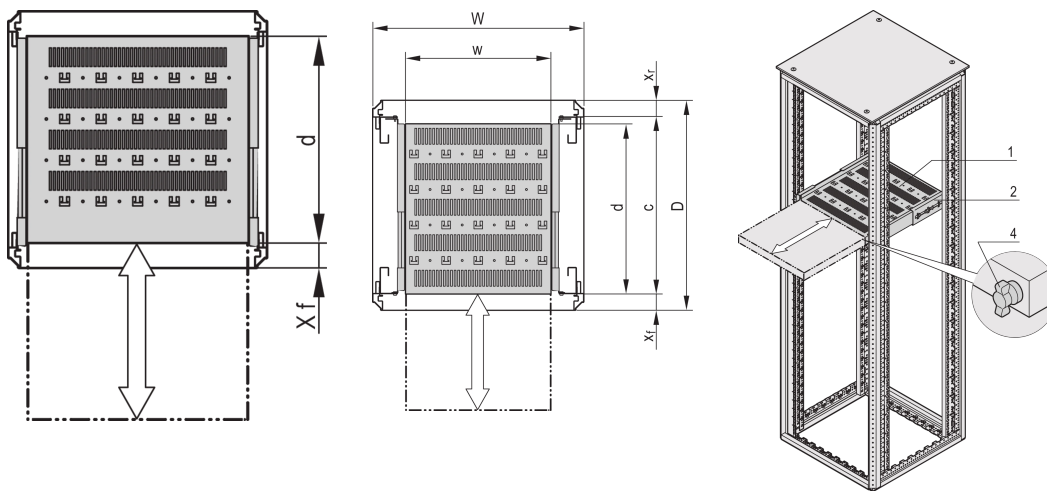

Varistar CP | 19" Telescopic Shelf 70 kg, 600W 600D, RAL 7035

CATALOG NUMBER

22130-353

Varistar, Novastar and Eurorack 19" Shelf, Stationary with 70 kg load capacity, perforated for ease of assembly.

CERTIFICATIONS

FEATURES

Perforated cut-outs for assembling cable ties

Static load-carrying capacity 70 kg

Incl. telescopic slides

Locking with T-bar lock possible

St, 1.5 mm

Hammer head perforation for assembly with cable ties

PRODUCT ATTRIBUTES

Type: Telescopic Shelf

Width: 400mm

Depth: 482mm

Package Quantity: 1

Color: Light Grey

Color Code: RAL 7035

Finish: Powder Coated

Material: Steel

Product Family: Varistar CP; Novastar

Product Type: Shelf

Gross Weight: 7.22kg

ADDITIONAL PRODUCT DETAILS

Mounting bracket for assembly of telescopic slide at frame please order separately.