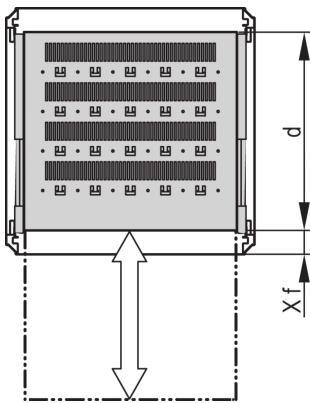

# Varistar CP | Telescopic Shelf Universal, 70 kg, 800W 800D, RAL 7035

## CATALOG NUMBER

**22130-375**

Varistar, Novastar and Eurorack 19" Shelf, Stationary with 70 kg load capacity, perforated for ease of assembly.

## FEATURES

Perforated cut-outs for assembling cable ties

Static load-carrying capacity 70 kg

Incl. telescopic slides

Locking with T-bar lock possible

St, 1.5 mm

Hammer head perforation for assembly with cable ties