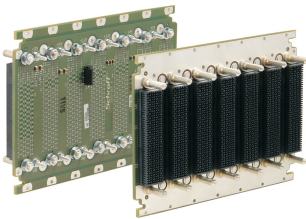

# VPX Backplane, 6 U, 10 Slots, BKP6-CEN10-11.2.4-4 RTM

## CATALOG NUMBER

**23001-816**

The nVent SCHROFF VPX Backplane have excellent Signal Integrity for highest data transfer rates.

## PRODUCT ATTRIBUTES

Product Type: Backplane

Number of Slots: 10

Rack Height: 6U

Backplane Type: VPX, VITA 65

Slot Width: 5HP

Connector Type: MultiGig

Power Connector Type: Powerstuds M4

Utility Connector Type: Microfit, 8-pin

Width: 262.55mm

Net Weight: 2.1kg

Package Quantity: 1